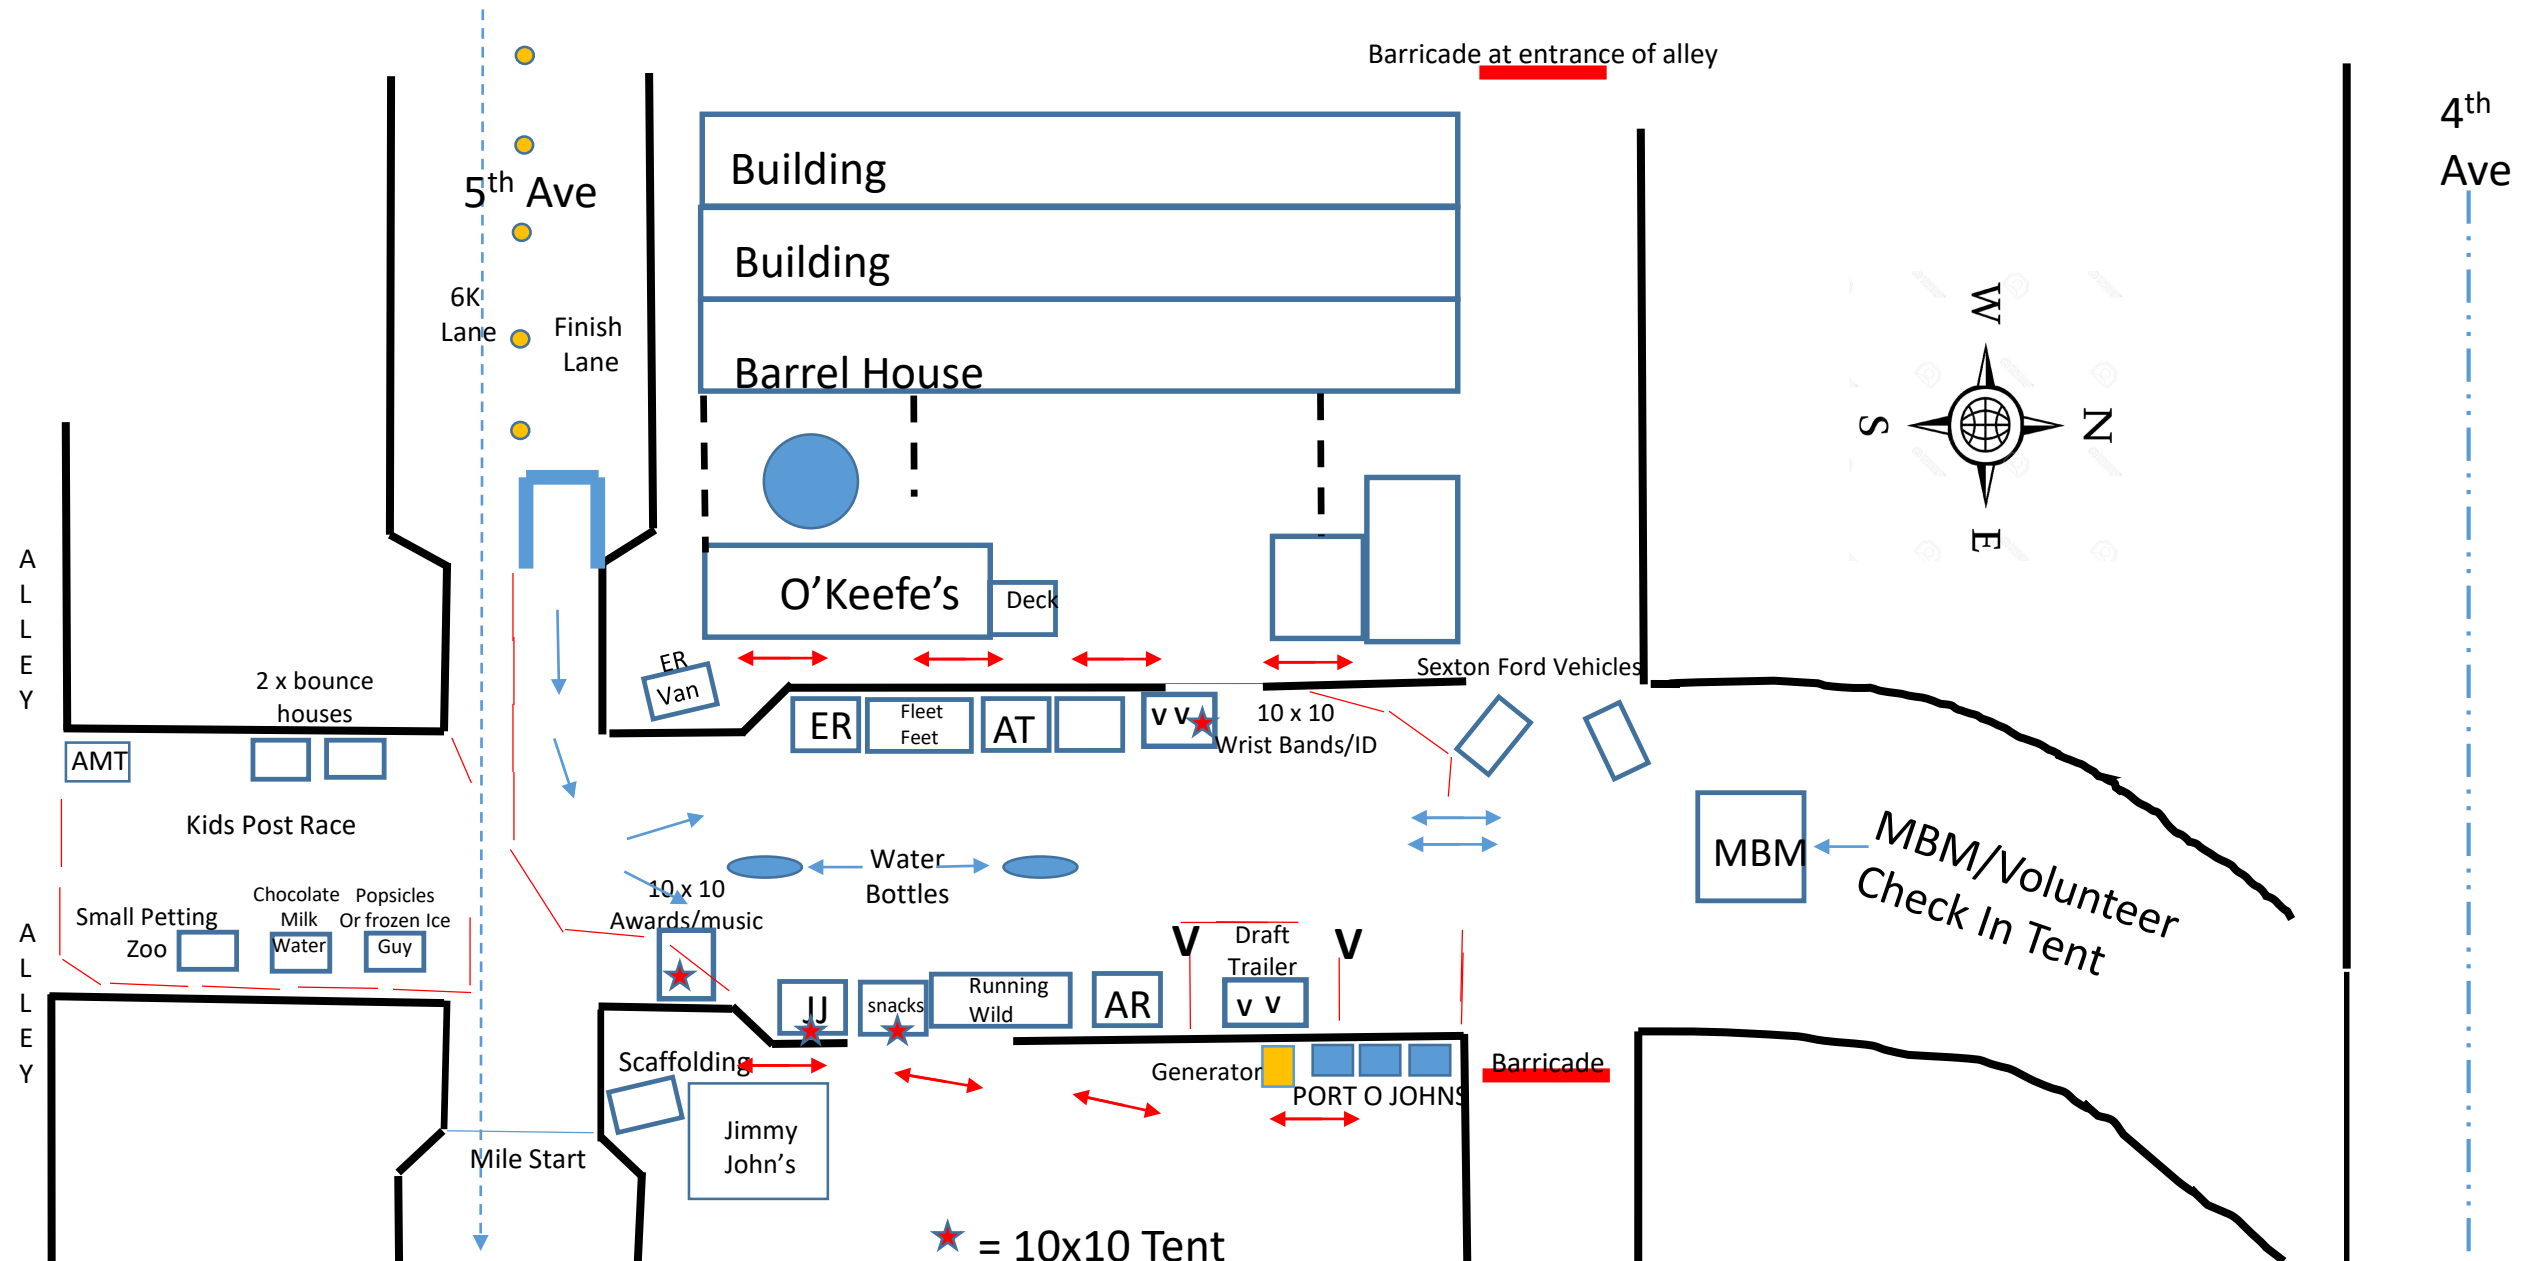

Race Post Race Party Site Map

1 Mile Route

Flat and Fast, this spectator friendly course will start on 5th Avenue at 15th Street (Green Arrow box below). Runners will run east on 5th Avenue until turning left on 17th street, followed by another left onto 4th Avenue which you will continue on until taking another left on 11th Street followed by another left onto 5th Avenue and then head into the finish line (Red Arrow box below).

5.1K Route

Downtown, Moline, IL

Just one big loop, one small loop, then Finish!!

Flat and Fast, this spectator friendly course will start on 5th Avenue at 14th Street (Green Arrow box below). Participants head East on 5th Avenue until turning left on 17th street, followed by another left onto 4th Avenue which you will continue on until taking another left on 4th Street followed by another left onto 5th Avenue and then continue East until turning left onto 17th Street, followed by another Left onto 4th Avenue which you will continue on until taking another left onto 11th street, followed by another left onto 5th Avenue and then the sprint home towards the Finish line located at 14th Street (**Red Box**) There will be 4 water stops along the course, and cold bottled water at finish