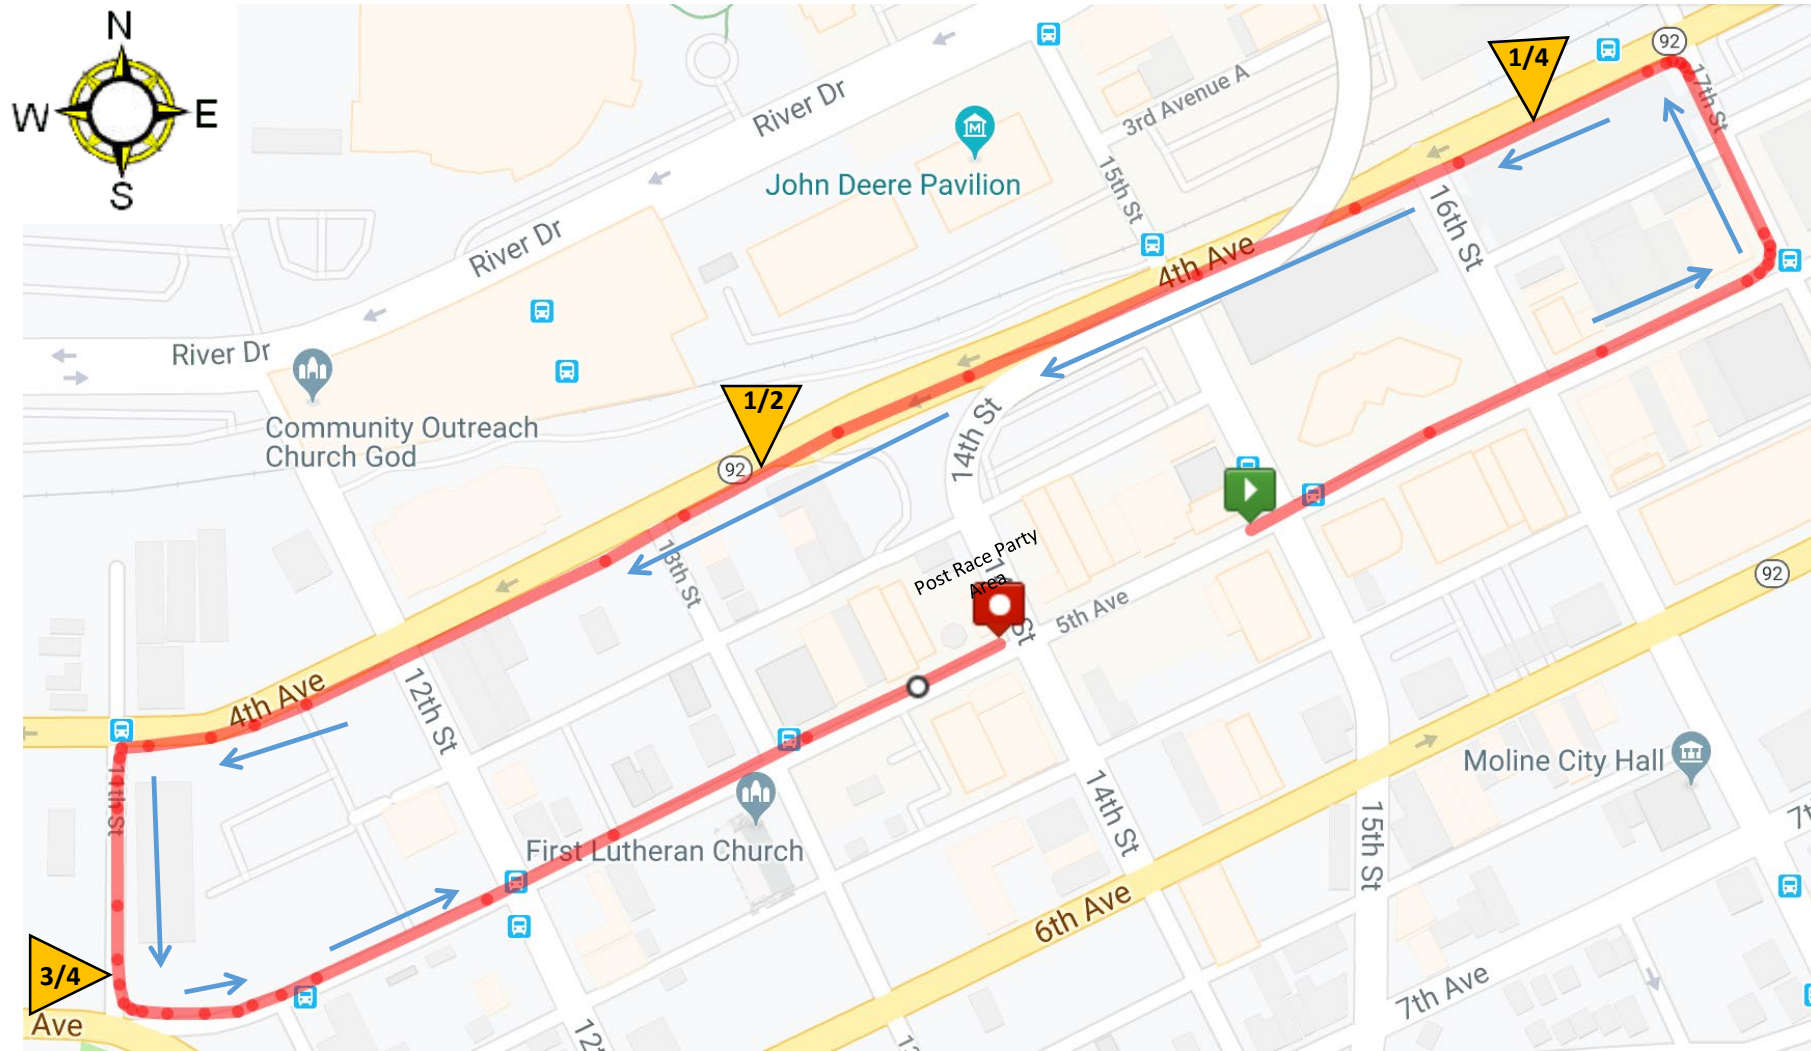

Race Post Race Party Site Map

1 Mile Route

Flat and Fast, this spectator friendly course will start on 5th Avenue at 15th Street (Green Arrow box below). Runners will run east on 5th Avenue until turning left on 17th street, followed by another left onto 4th Avenue which you will continue on until taking another left on 11th Street followed by another left onto 5th Avenue and then head into the finish line (Red Arrow box below).

5.1K Route

Downtown, Moline, IL

Just one big loop, one small loop, then Finish!!

Flat and Fast, this spectator friendly course will start on 5th Avenue at 14th Street (Green Arrow box below). Participants head East on 5th Avenue until turning left on 17th street, followed by another left onto 4th Avenue which you will continue on until taking another left on 4th Street followed by another left onto 5th Avenue and then continue East until turning left onto 17th Street, followed by another Left onto 4th Avenue which you will continue on until taking another left onto 11th street, followed by another left onto 5th Avenue and then the sprint home towards the Finish line located at 14th Street (**Red Box**) There will be 4 water stops along the course, and cold bottled water at finish