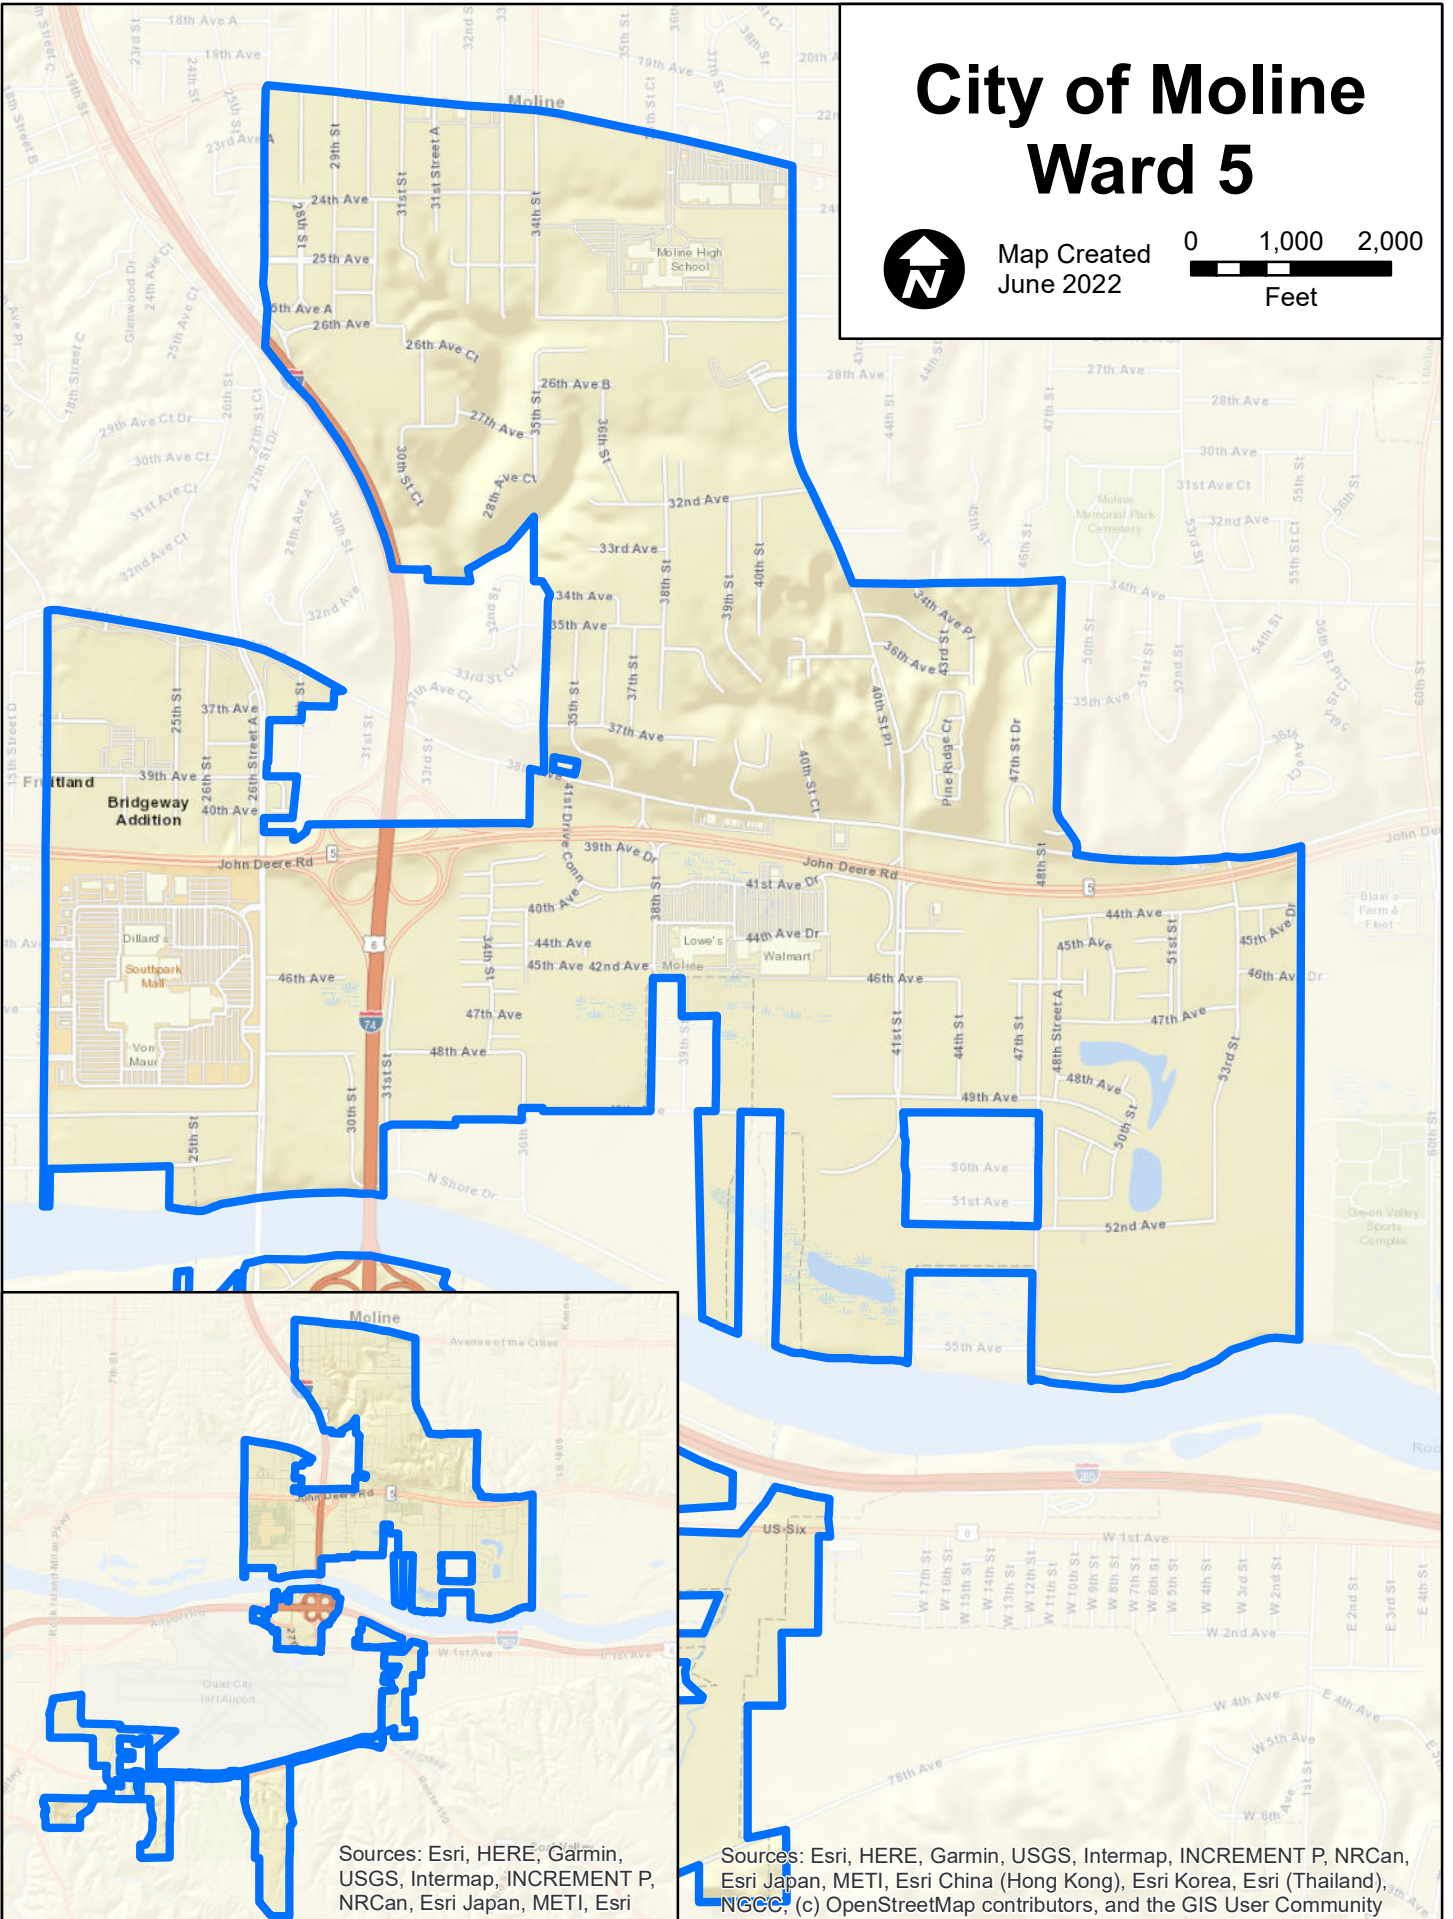

City of Moline Ward 5

Map Created
June 2022

Sources: Esri, HERE, Garmin, USGS, Intermap, INCREMENT P, NRCAN, Esri Japan, METI, Esri

Sources: Esri, HERE, Garmin, USGS, Intermap, INCREMENT P, NRCAN, Esri Japan, METI, Esri China (Hong Kong), Esri Korea, Esri (Thailand), NGCC, (c) OpenStreetMap contributors, and the GIS User Community