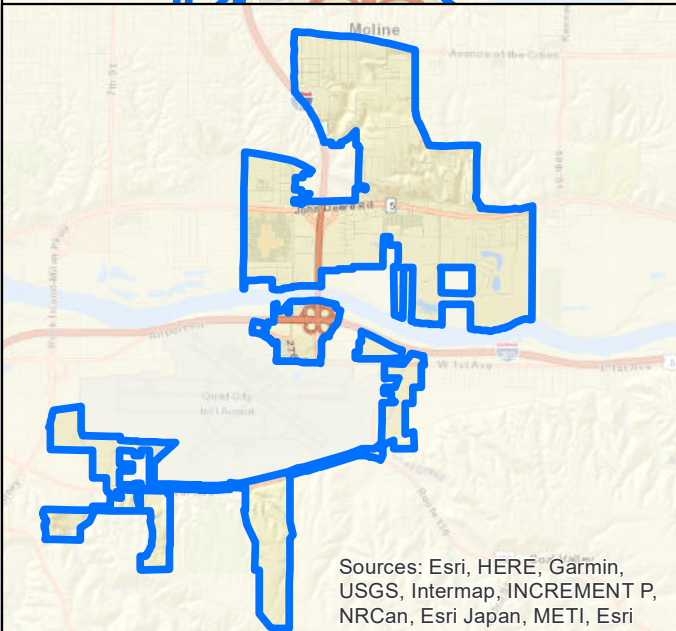

# City of Moline Ward 5

Map Updated  
October 2022

Sources: Esri, HERE, Garmin, USGS, Intermap, INCREMENT P, NRCAN, Esri Japan, METI, Esri

Sources: Esri, HERE, Garmin, USGS, Intermap, INCREMENT P, NRCAN, Esri Japan, METI, Esri China (Hong Kong), Esri Korea, Esri (Thailand), NGCC, (c) OpenStreetMap contributors, and the GIS User Community