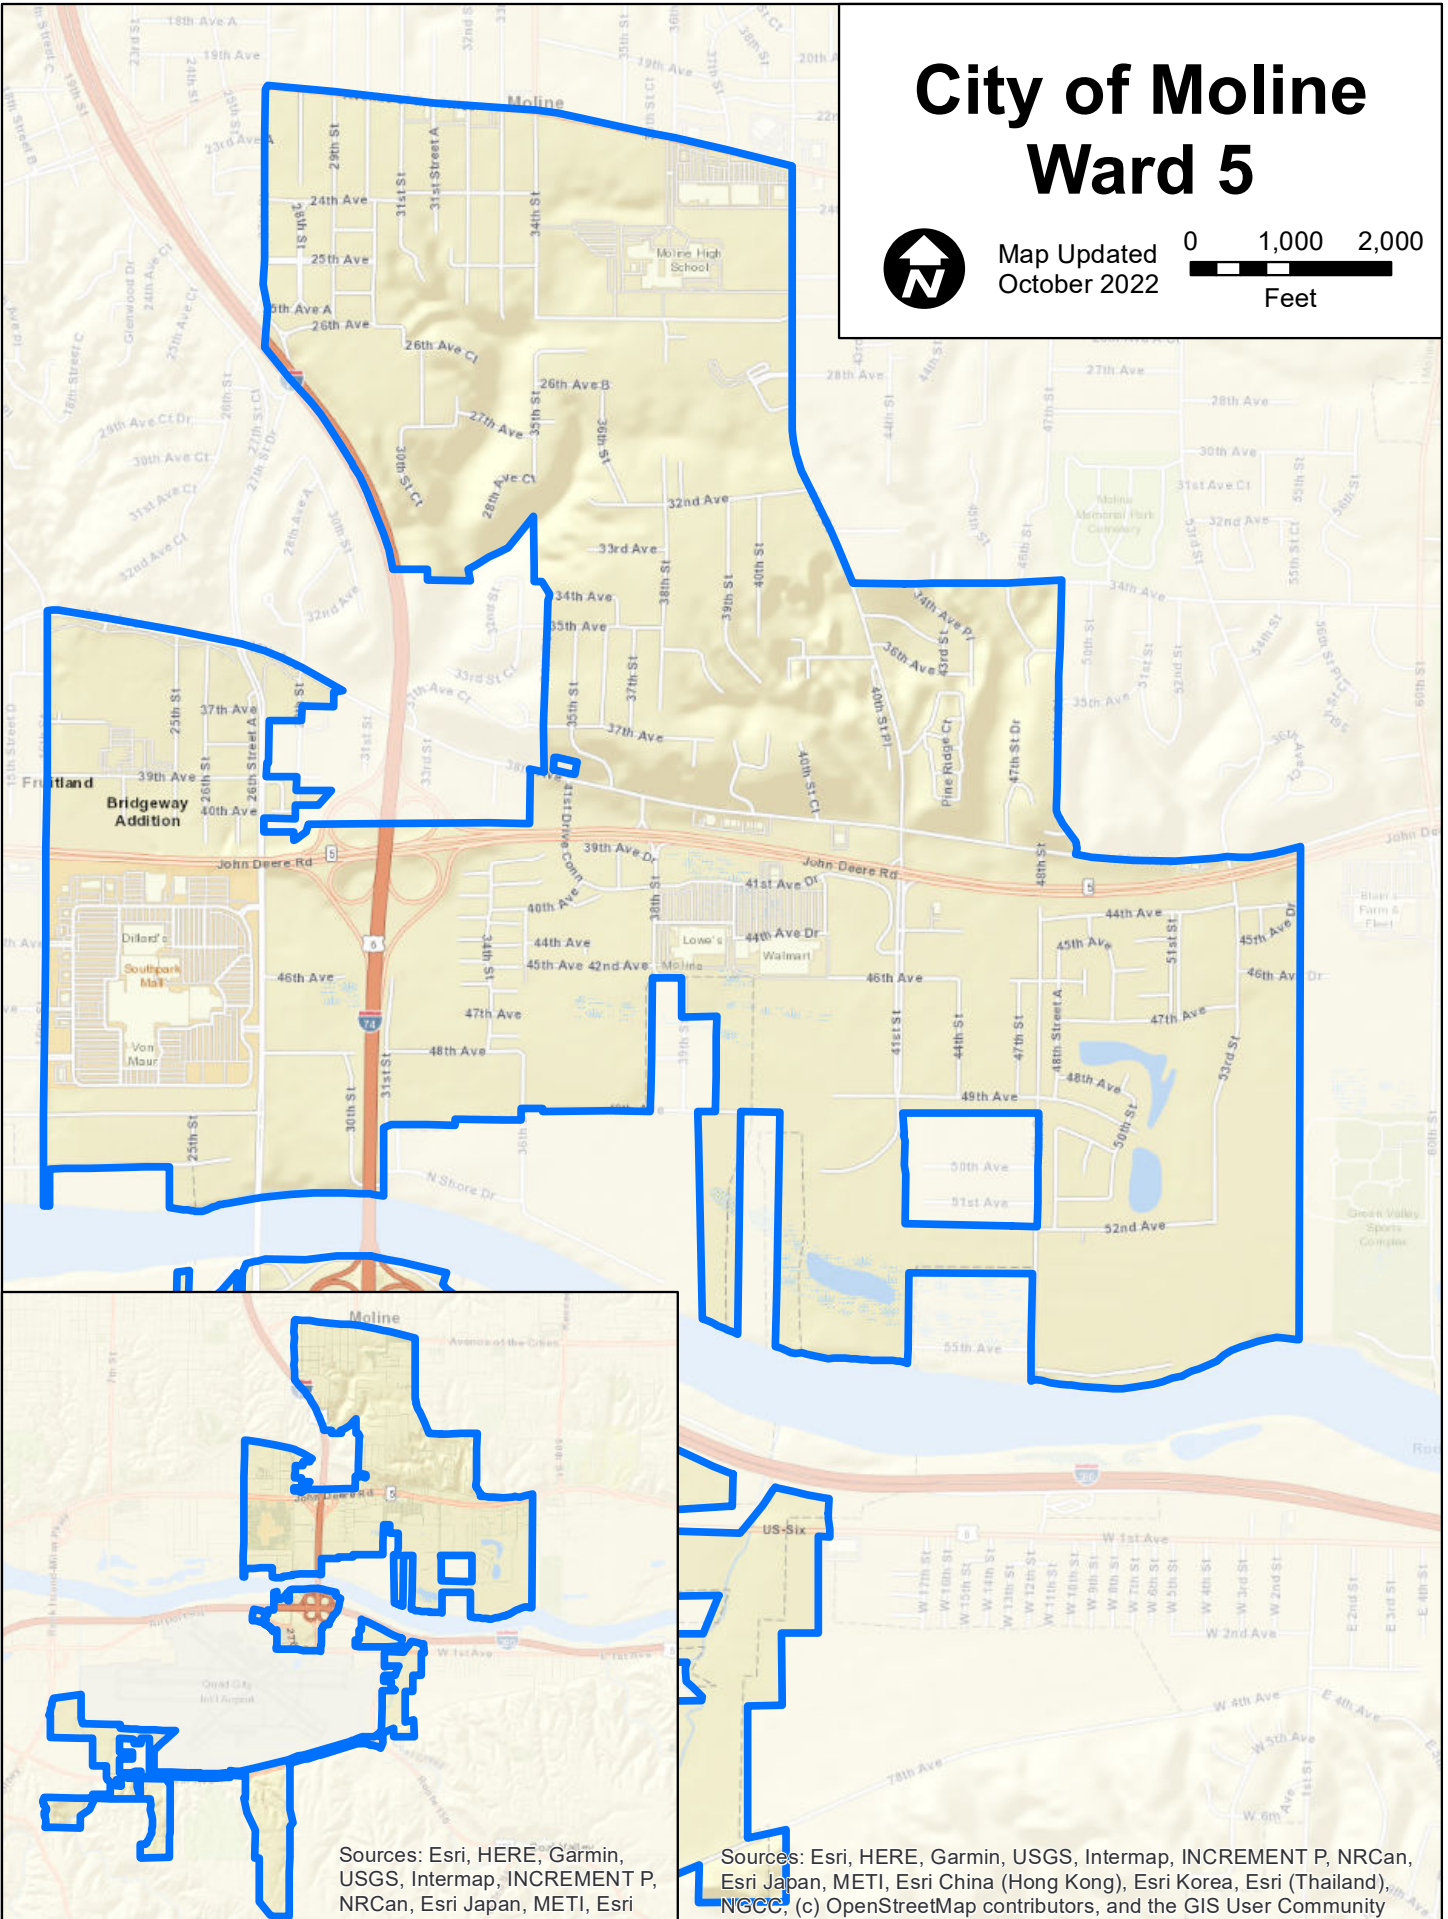

# City of Moline Ward 5

Map Updated  
October 2022

Sources: Esri, HERE, Garmin, USGS, Intermap, INCREMENT P, NRCAN, Esri Japan, METI, Esri

Sources: Esri, HERE, Garmin, USGS, Intermap, INCREMENT P, NRCAN, Esri Japan, METI, Esri China (Hong Kong), Esri Korea, Esri (Thailand), NGCC, (c) OpenStreetMap contributors, and the GIS User Community