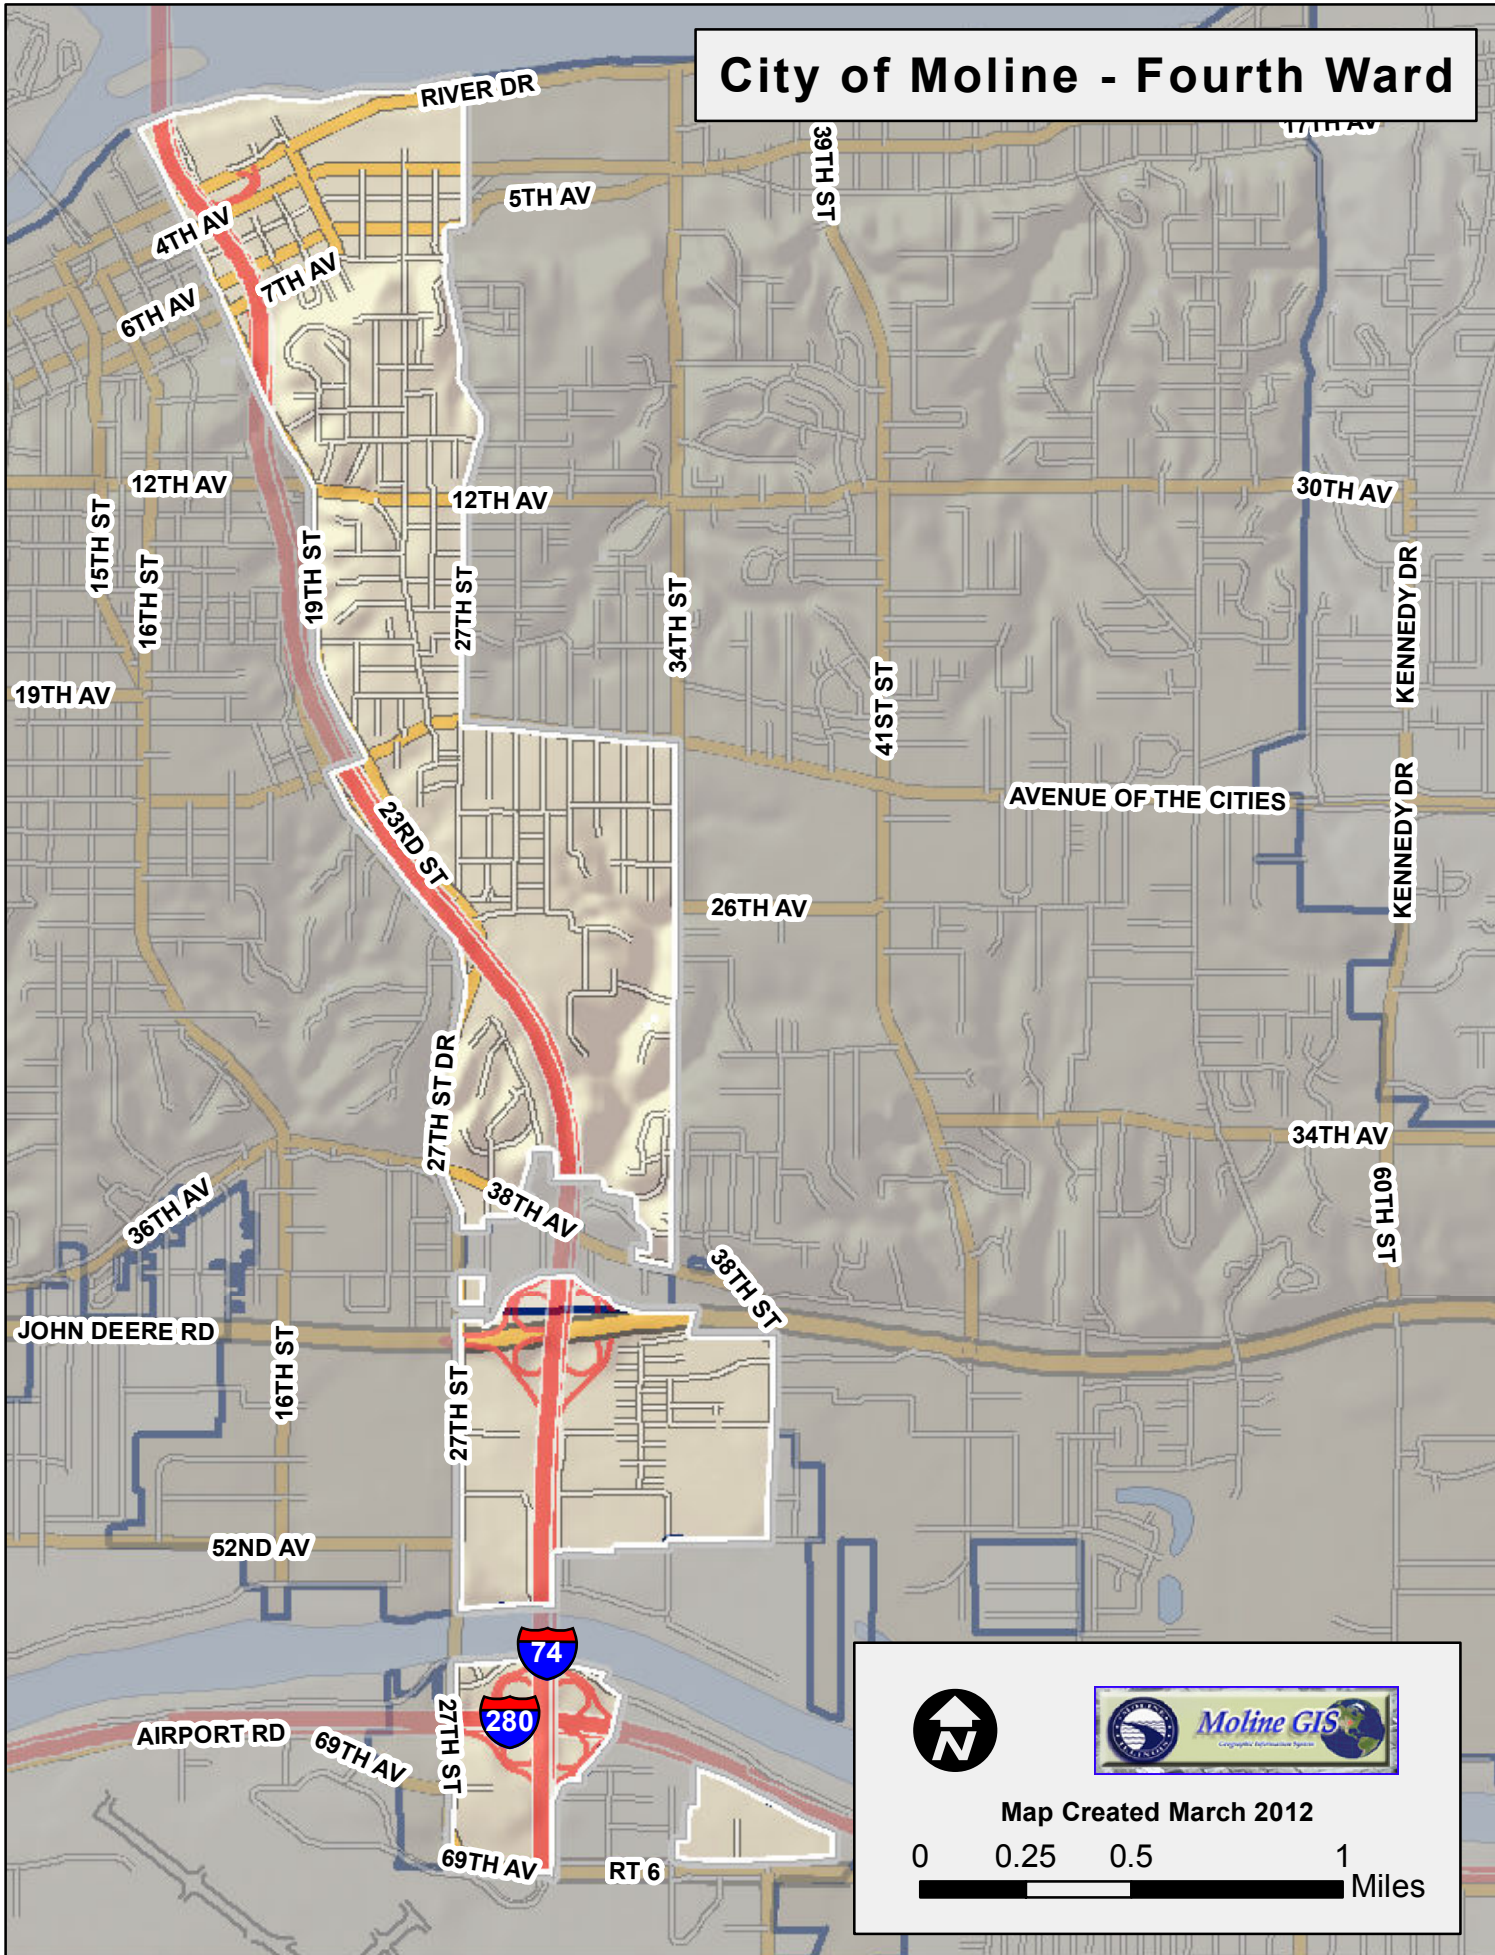

City of Moline - Fourth Ward

Map Created March 2012

0 0.25 0.5 1 Miles