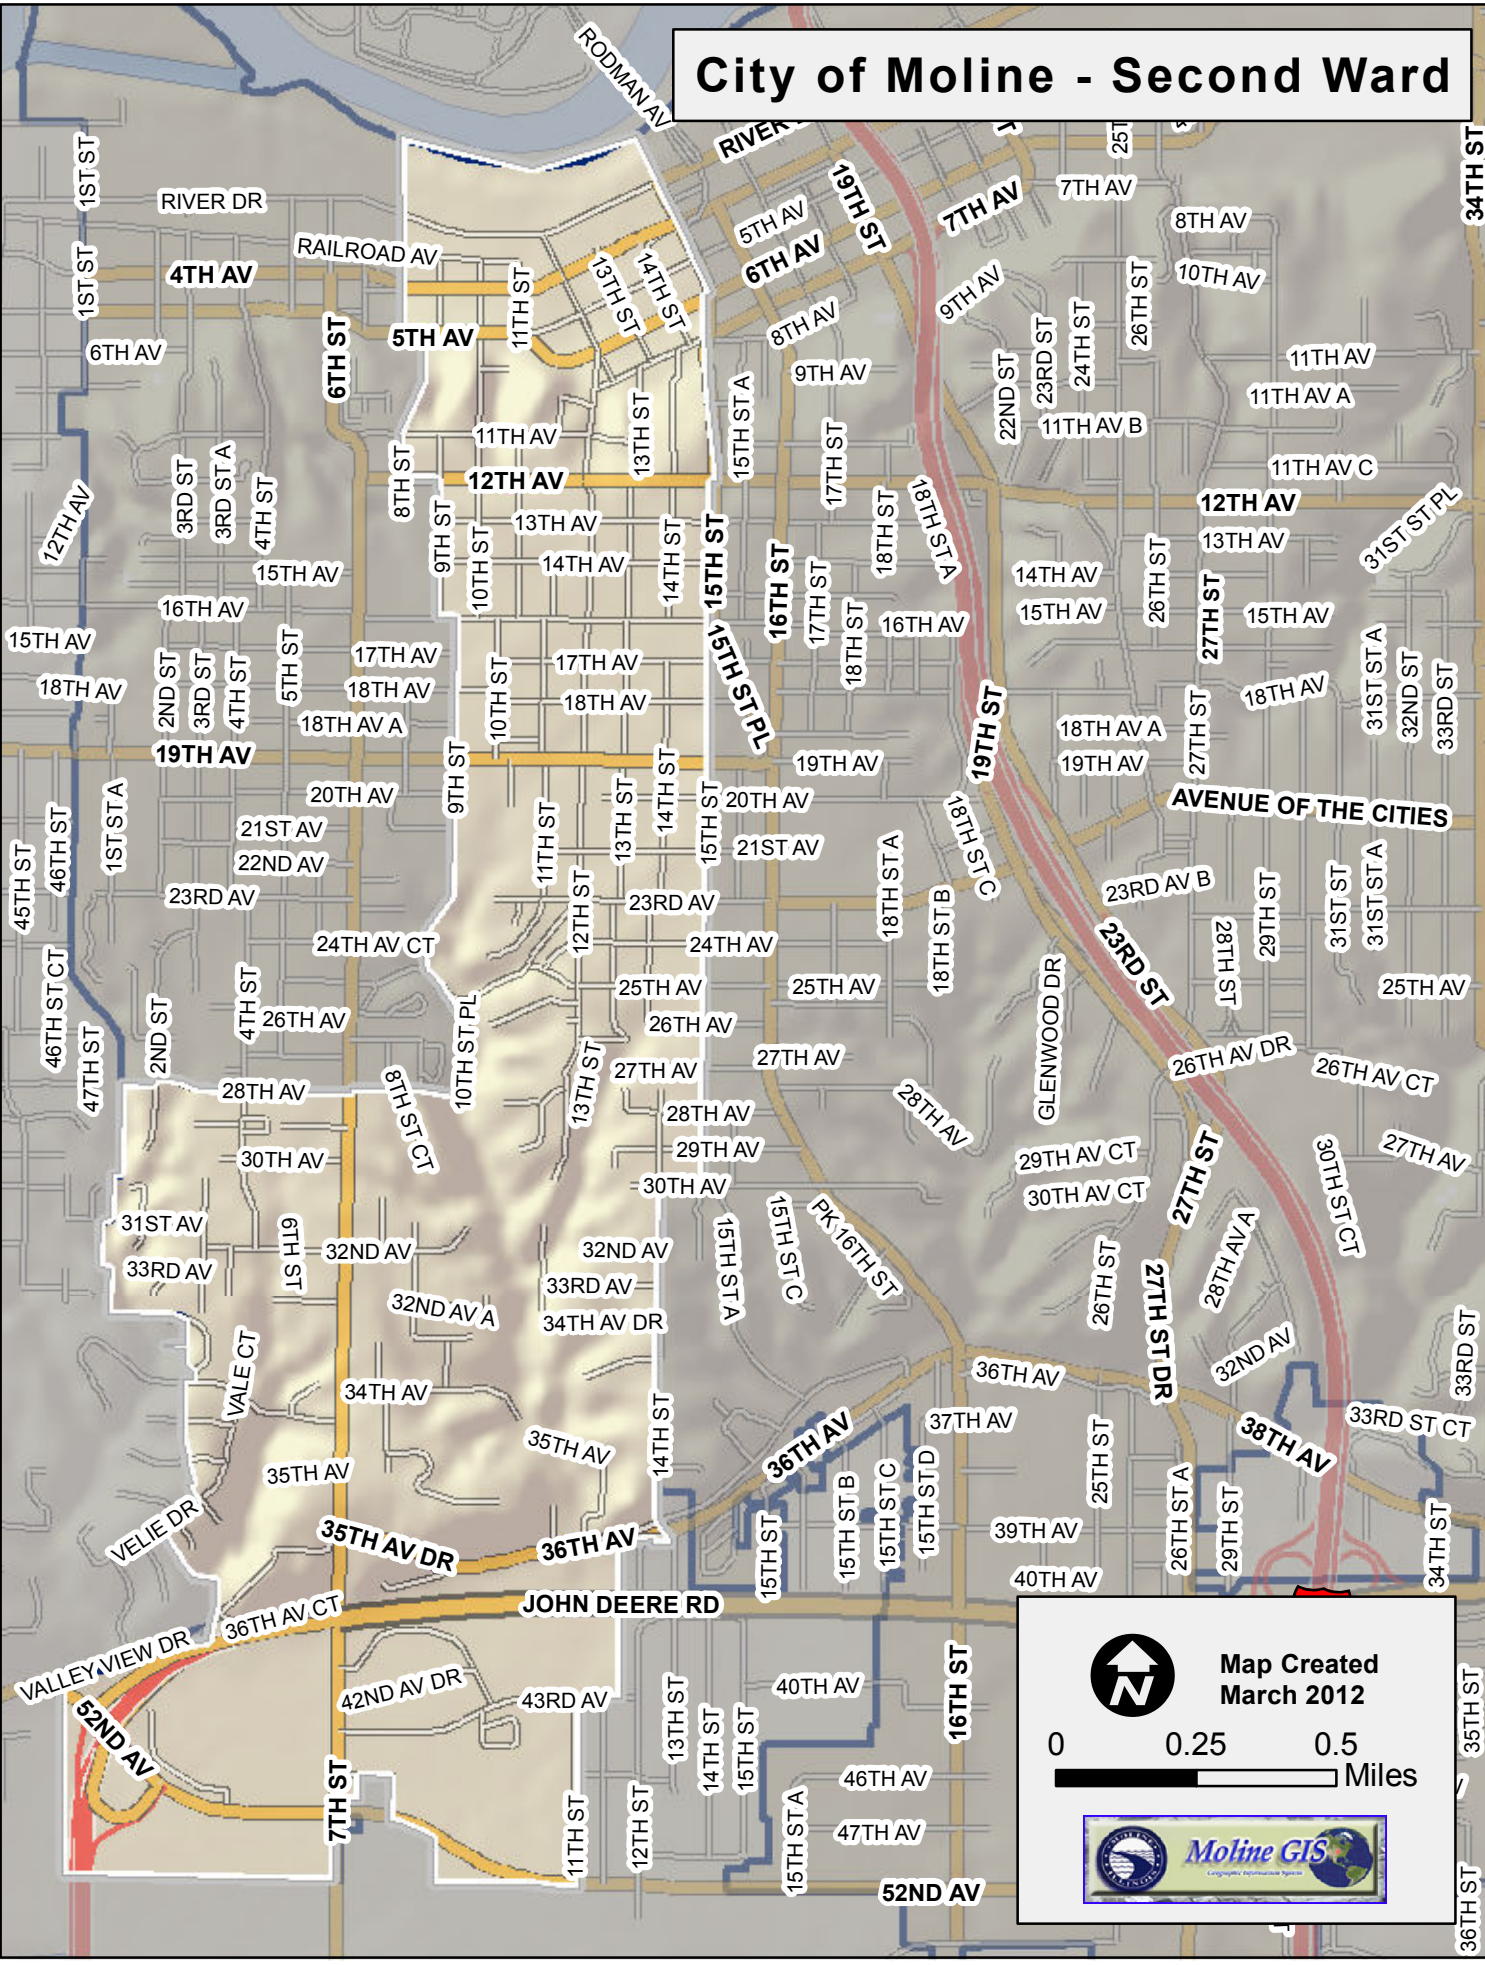

# City of Moline - Second Ward

 Map Created  
March 2012

0 0.25 0.5  
Miles

 Moline GIS  
Geographic Information Systems