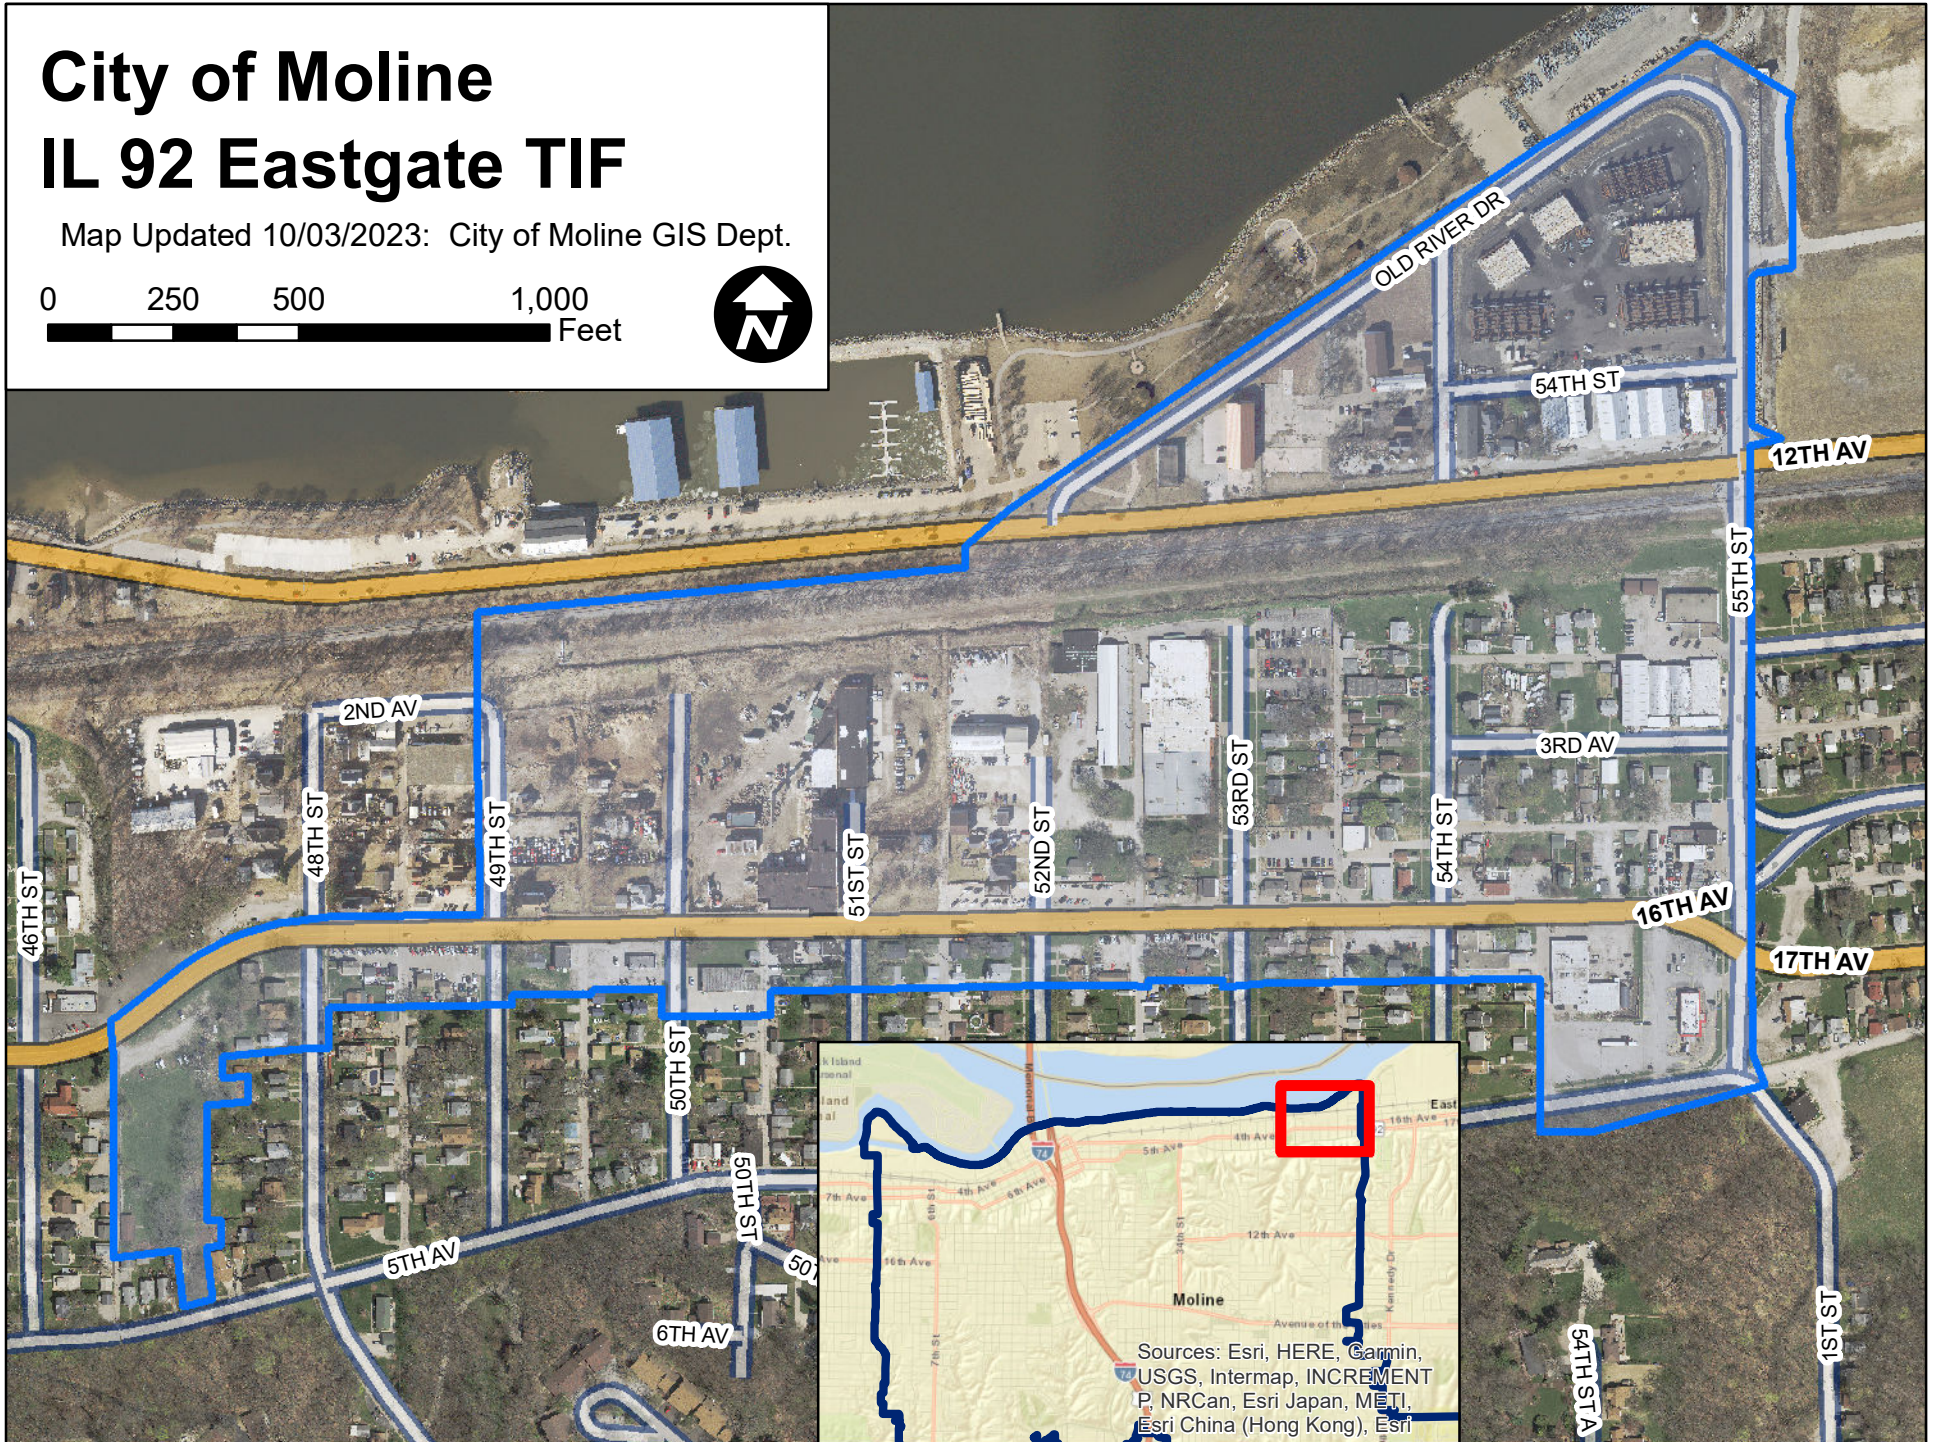

City of Moline IL 92 Eastgate TIF

Map Updated 10/03/2023: City of Moline GIS Dept.

Sources: Esri, HERE, Garmin,
USGS, Intermap, INCREMENT
P, NRCAN, Esri Japan, METI,
Esri China (Hong Kong), Esri