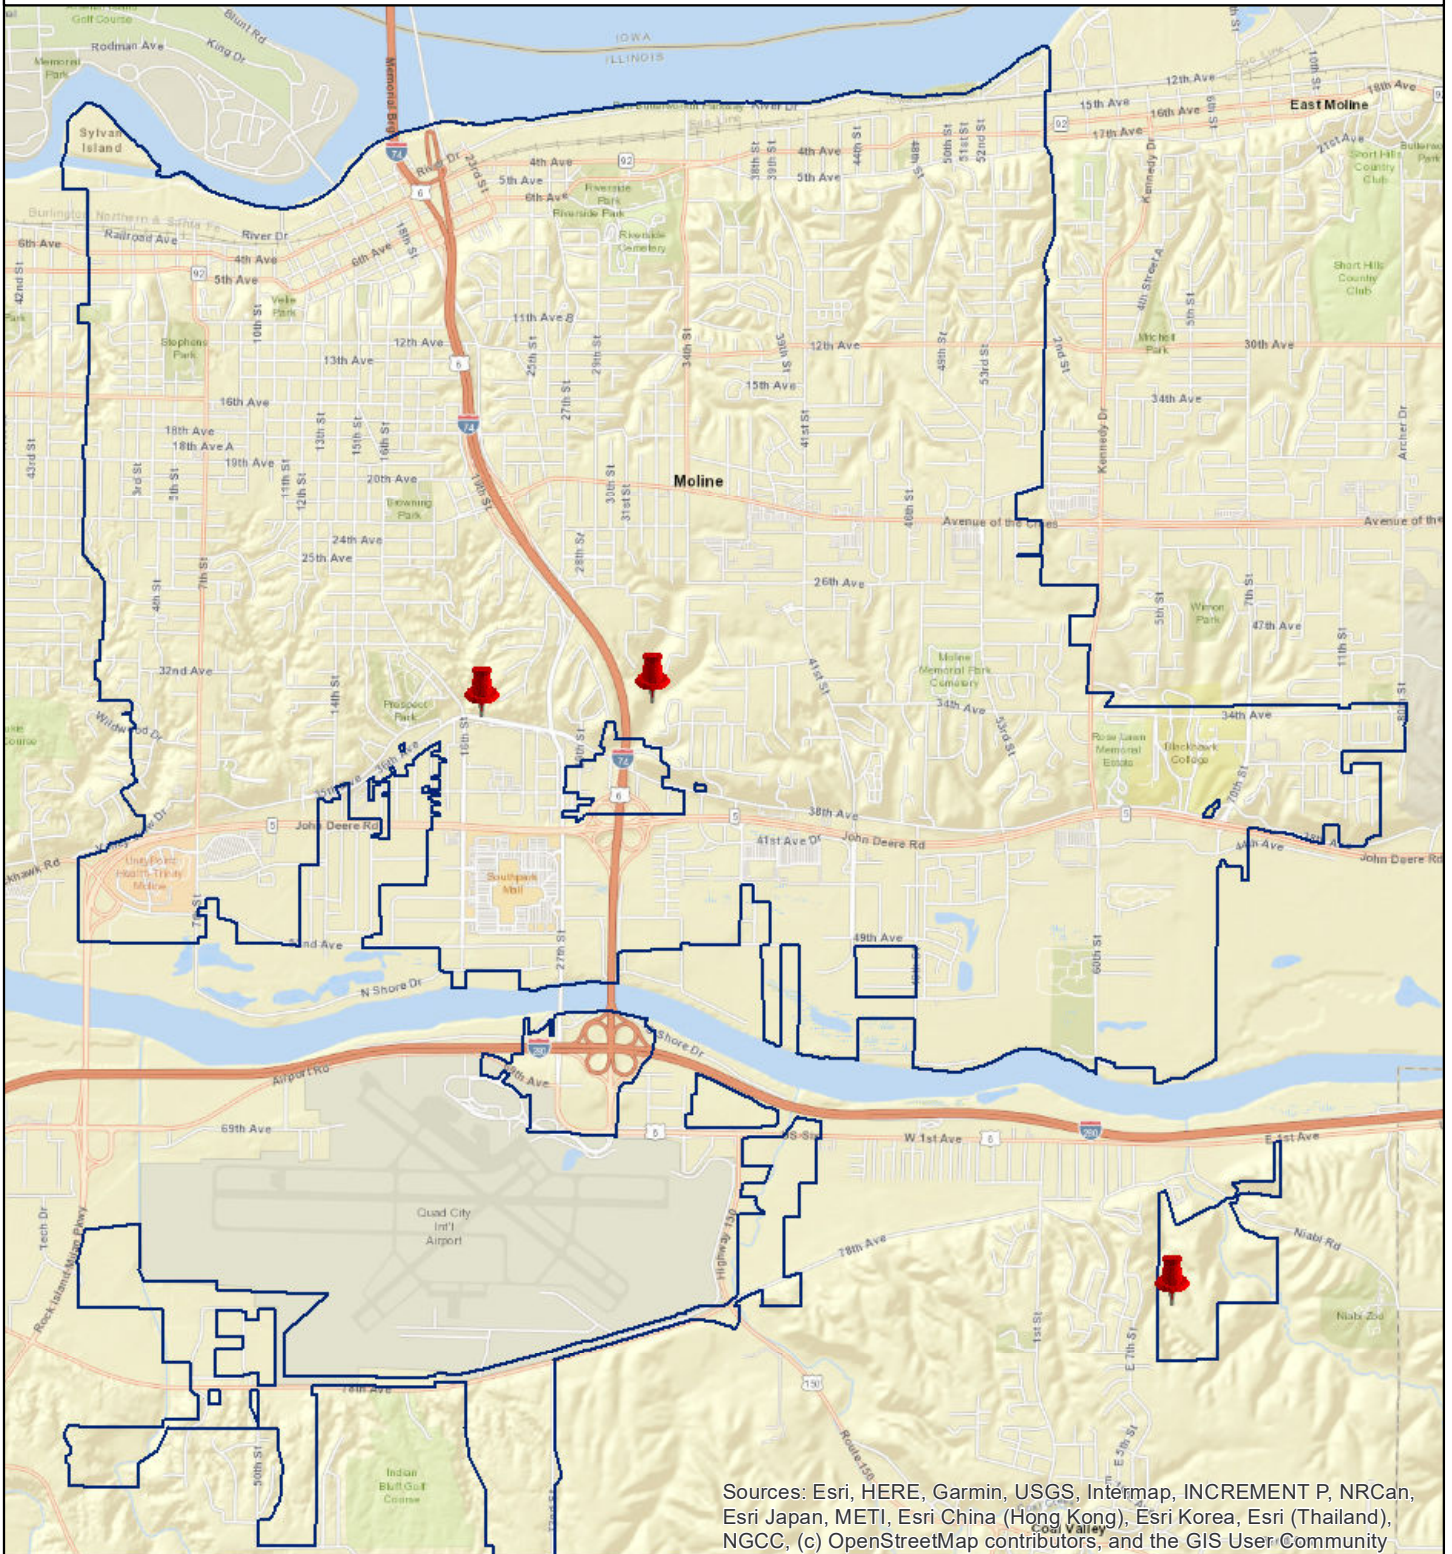

City of Moline 2022 Approved Deer Hunting Sites

Sites are not open to the public. Hunters must be registered with the City of Moline

Map Created 12/13/2022
City of Moline GIS

0 0.5 1 2 Miles

Sources: Esri, HERE, Garmin, USGS, Intermap, INCREMENT P, NRCan, Esri Japan, METI, Esri China (Hong Kong), Esri Korea, Esri (Thailand), NGCC, (c) OpenStreetMap contributors, and the GIS User Community