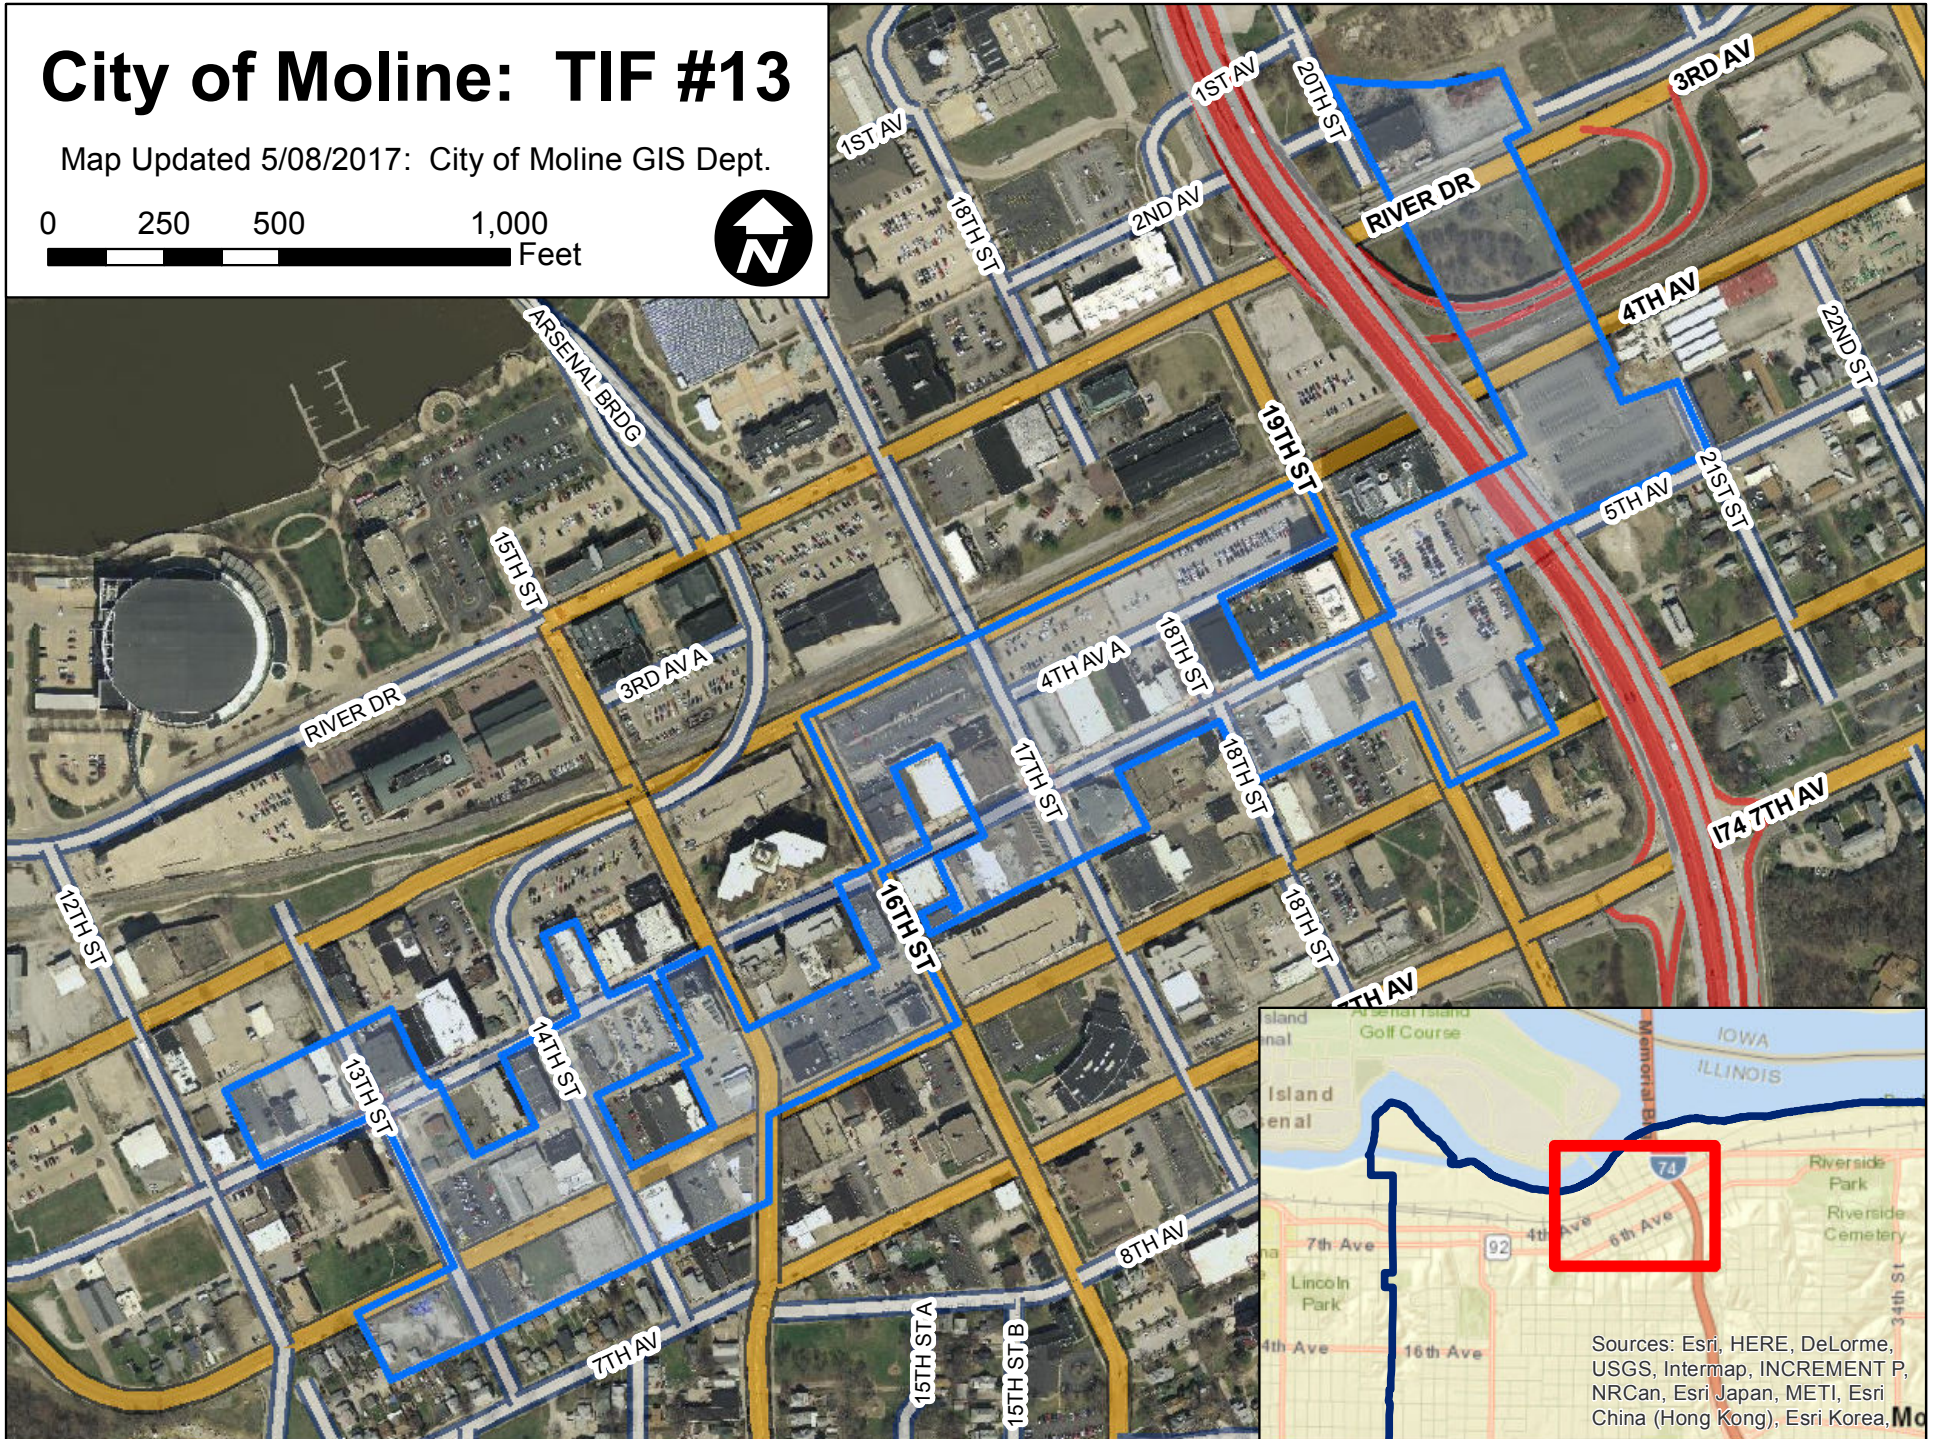

City of Moline: TIF #13

Map Updated 5/08/2017: City of Moline GIS Dept.

Sources: Esri, HERE, DeLorme, USGS, Intermap, INCREMENT P, NRCan, Esri Japan, METI, Esri China (Hong Kong), Esri Korea, Mo