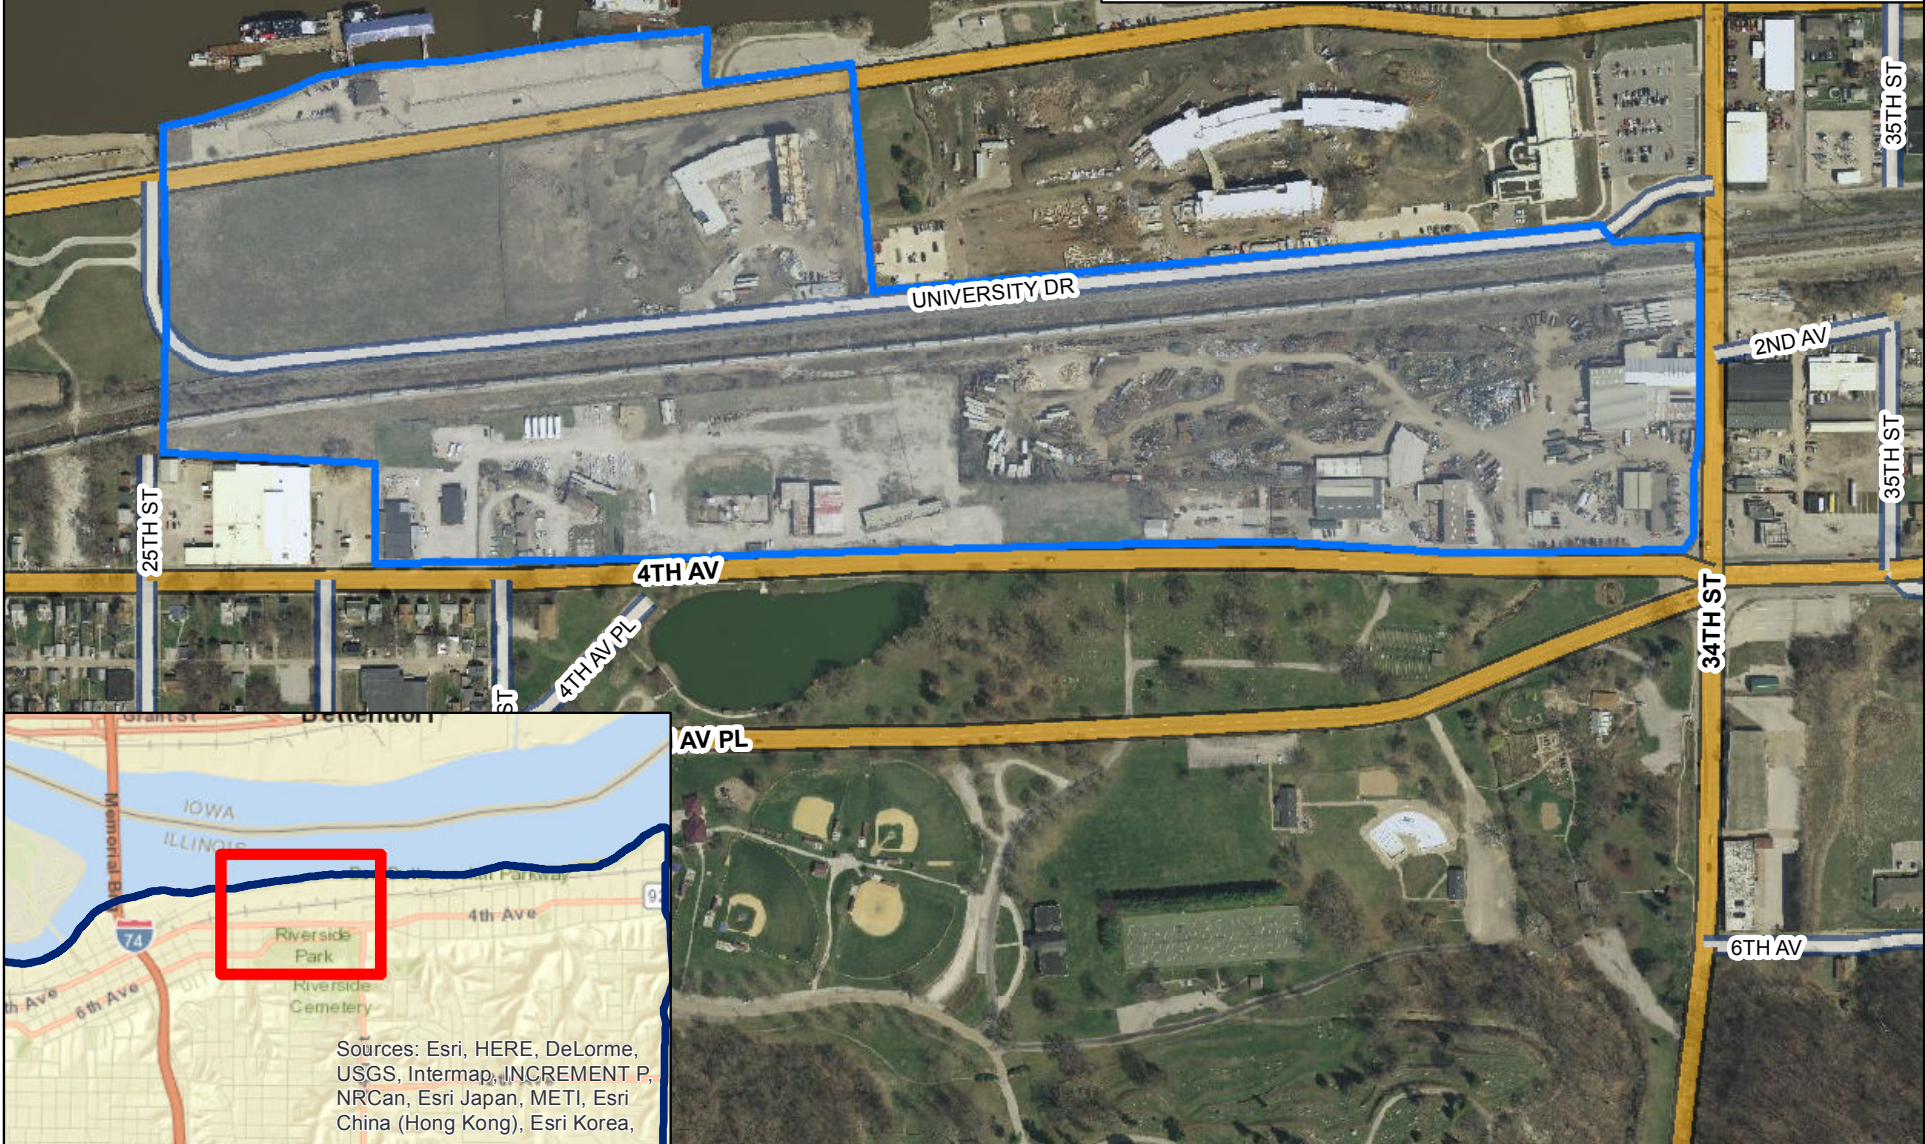

City of Moline: TIF #12

Map Updated 5/08/2017: City of Moline GIS Dept.

0 250 500 1,000 Feet

Sources: Esri, HERE, DeLorme, USGS, Intermap, INCREMENT P, NRCan, Esri Japan, METI, Esri China (Hong Kong), Esri Korea,