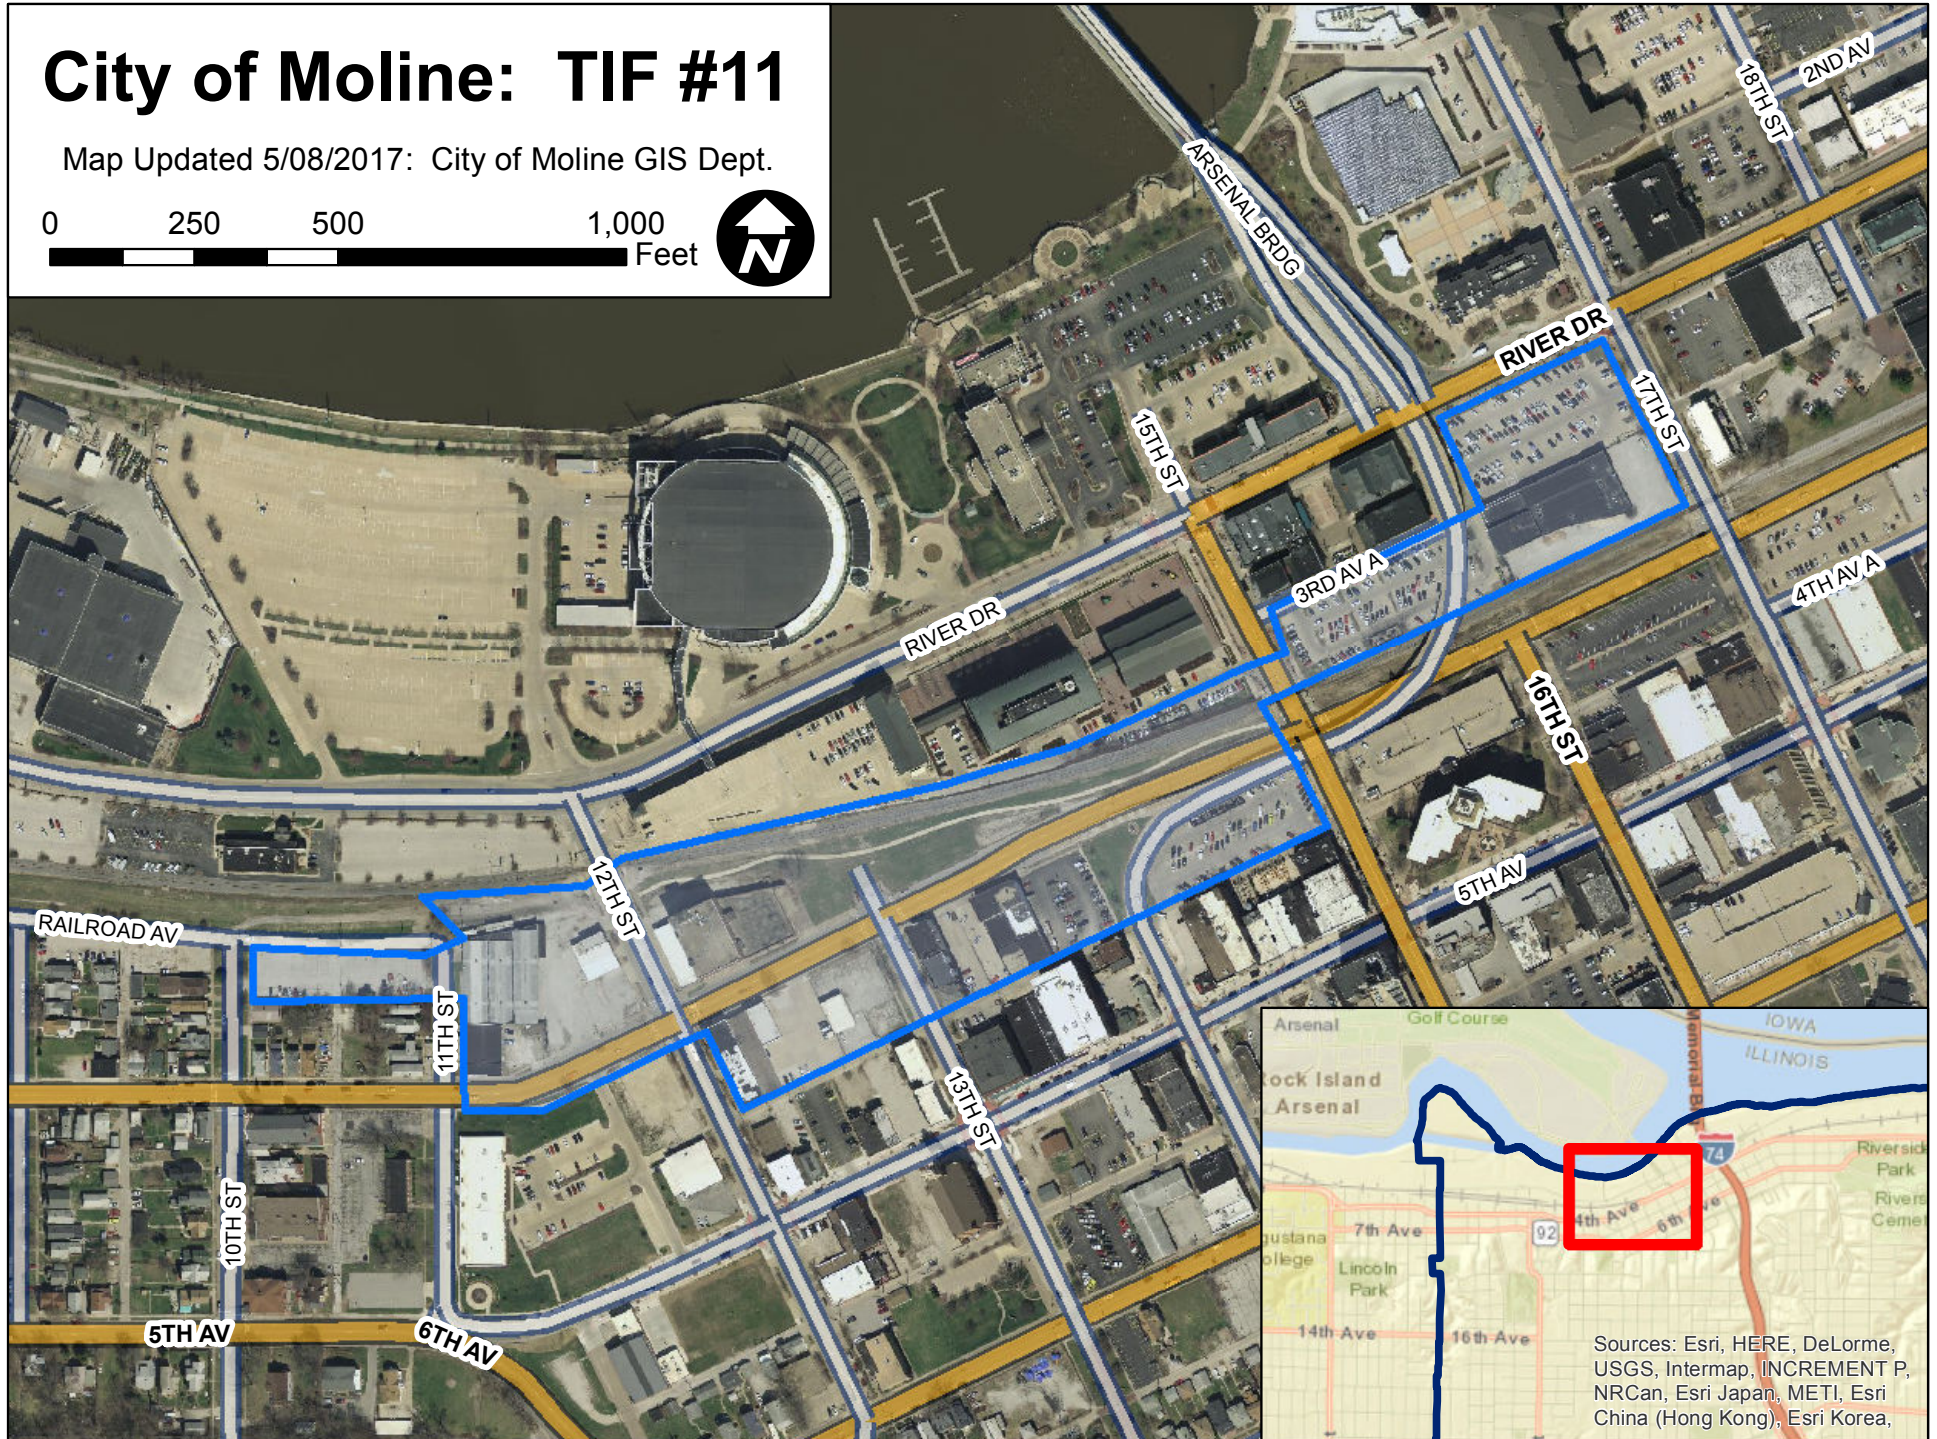

City of Moline: TIF #11

Map Updated 5/08/2017: City of Moline GIS Dept.

0 250 500 1,000 Feet

Sources: Esri, HERE, DeLorme, USGS, Intermap, INCREMENT P, NRCan, Esri Japan, METI, Esri China (Hong Kong), Esri Korea,