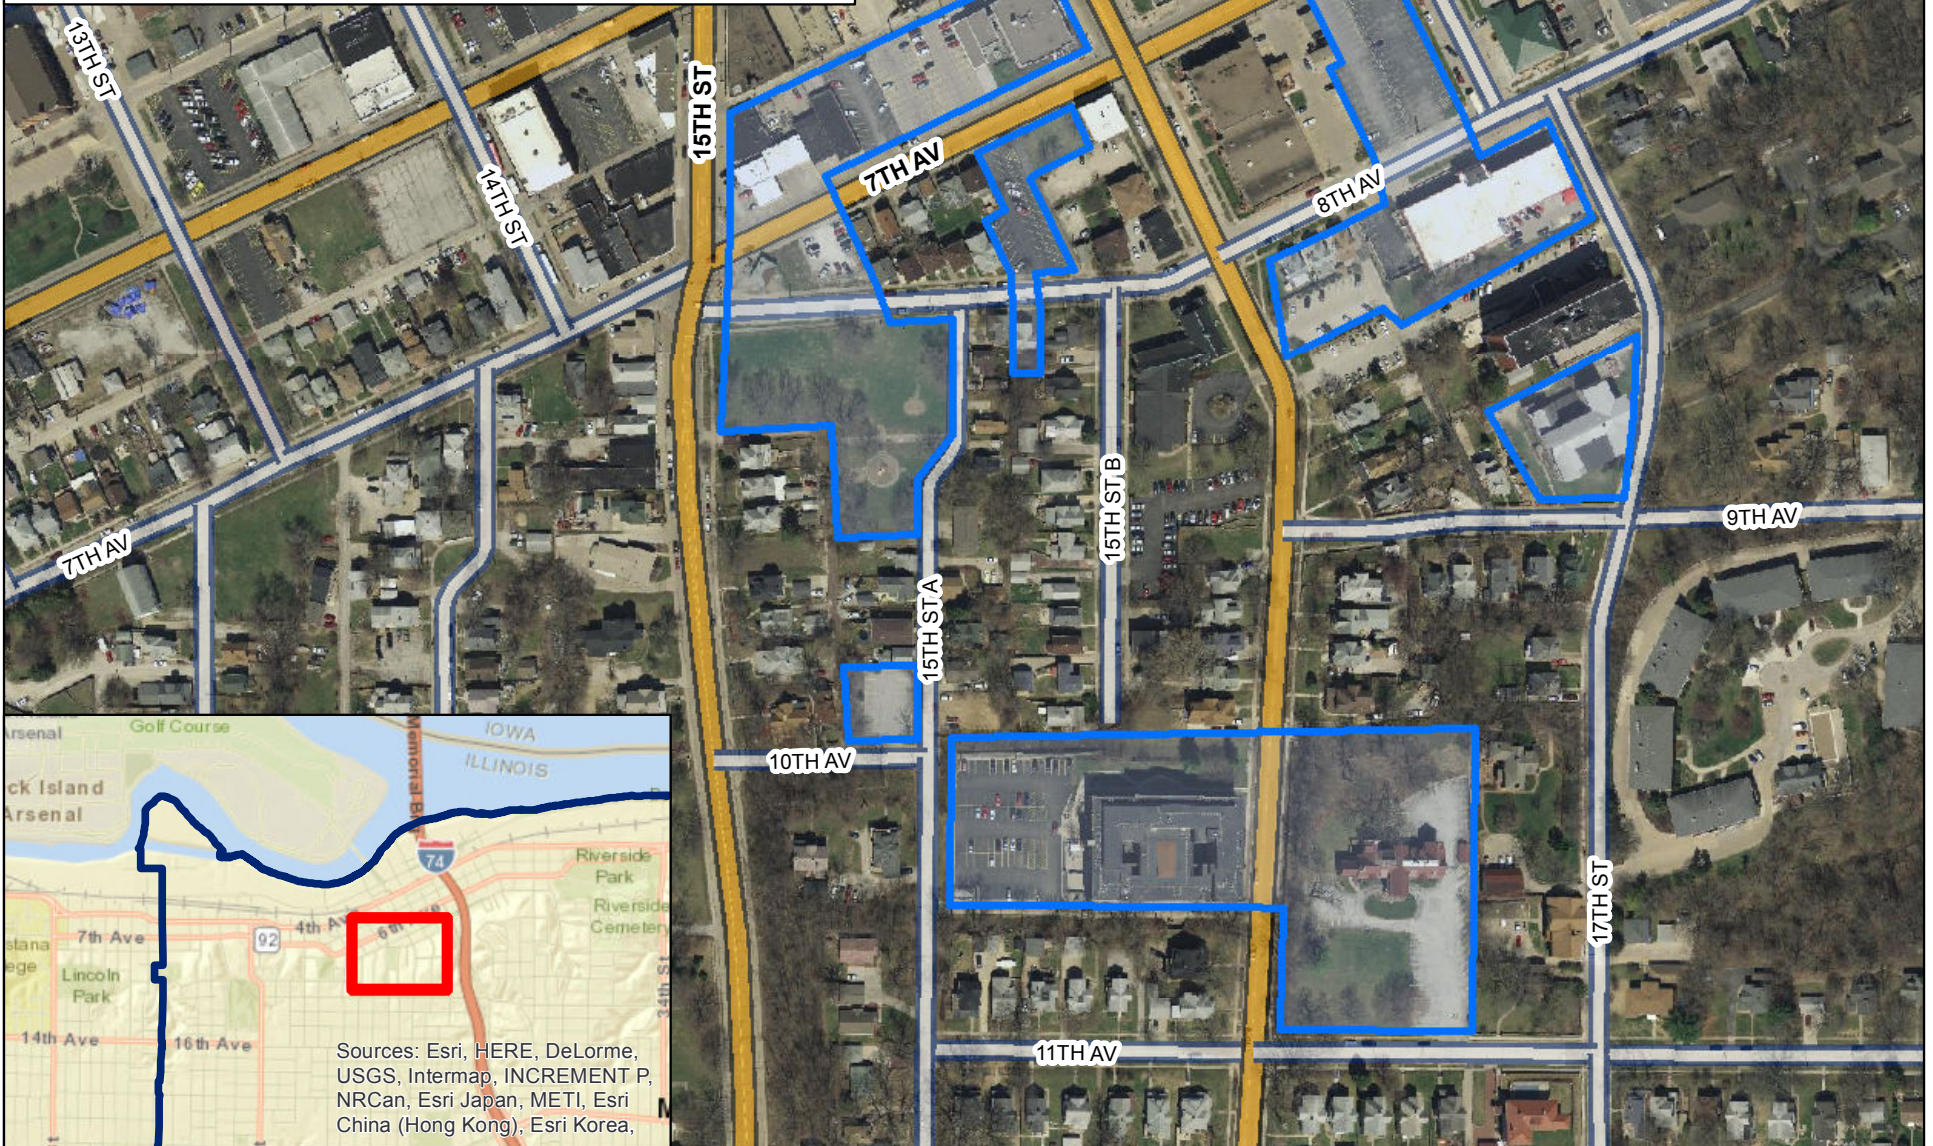

# City of Moline: TIF #3

Map Updated 5/08/2017: City of Moline GIS Dept.

0 200 400 800 Feet

Sources: Esri, HERE, DeLorme, USGS, Intermap, INCREMENT P, NRCan, Esri Japan, METI, Esri China (Hong Kong), Esri Korea,