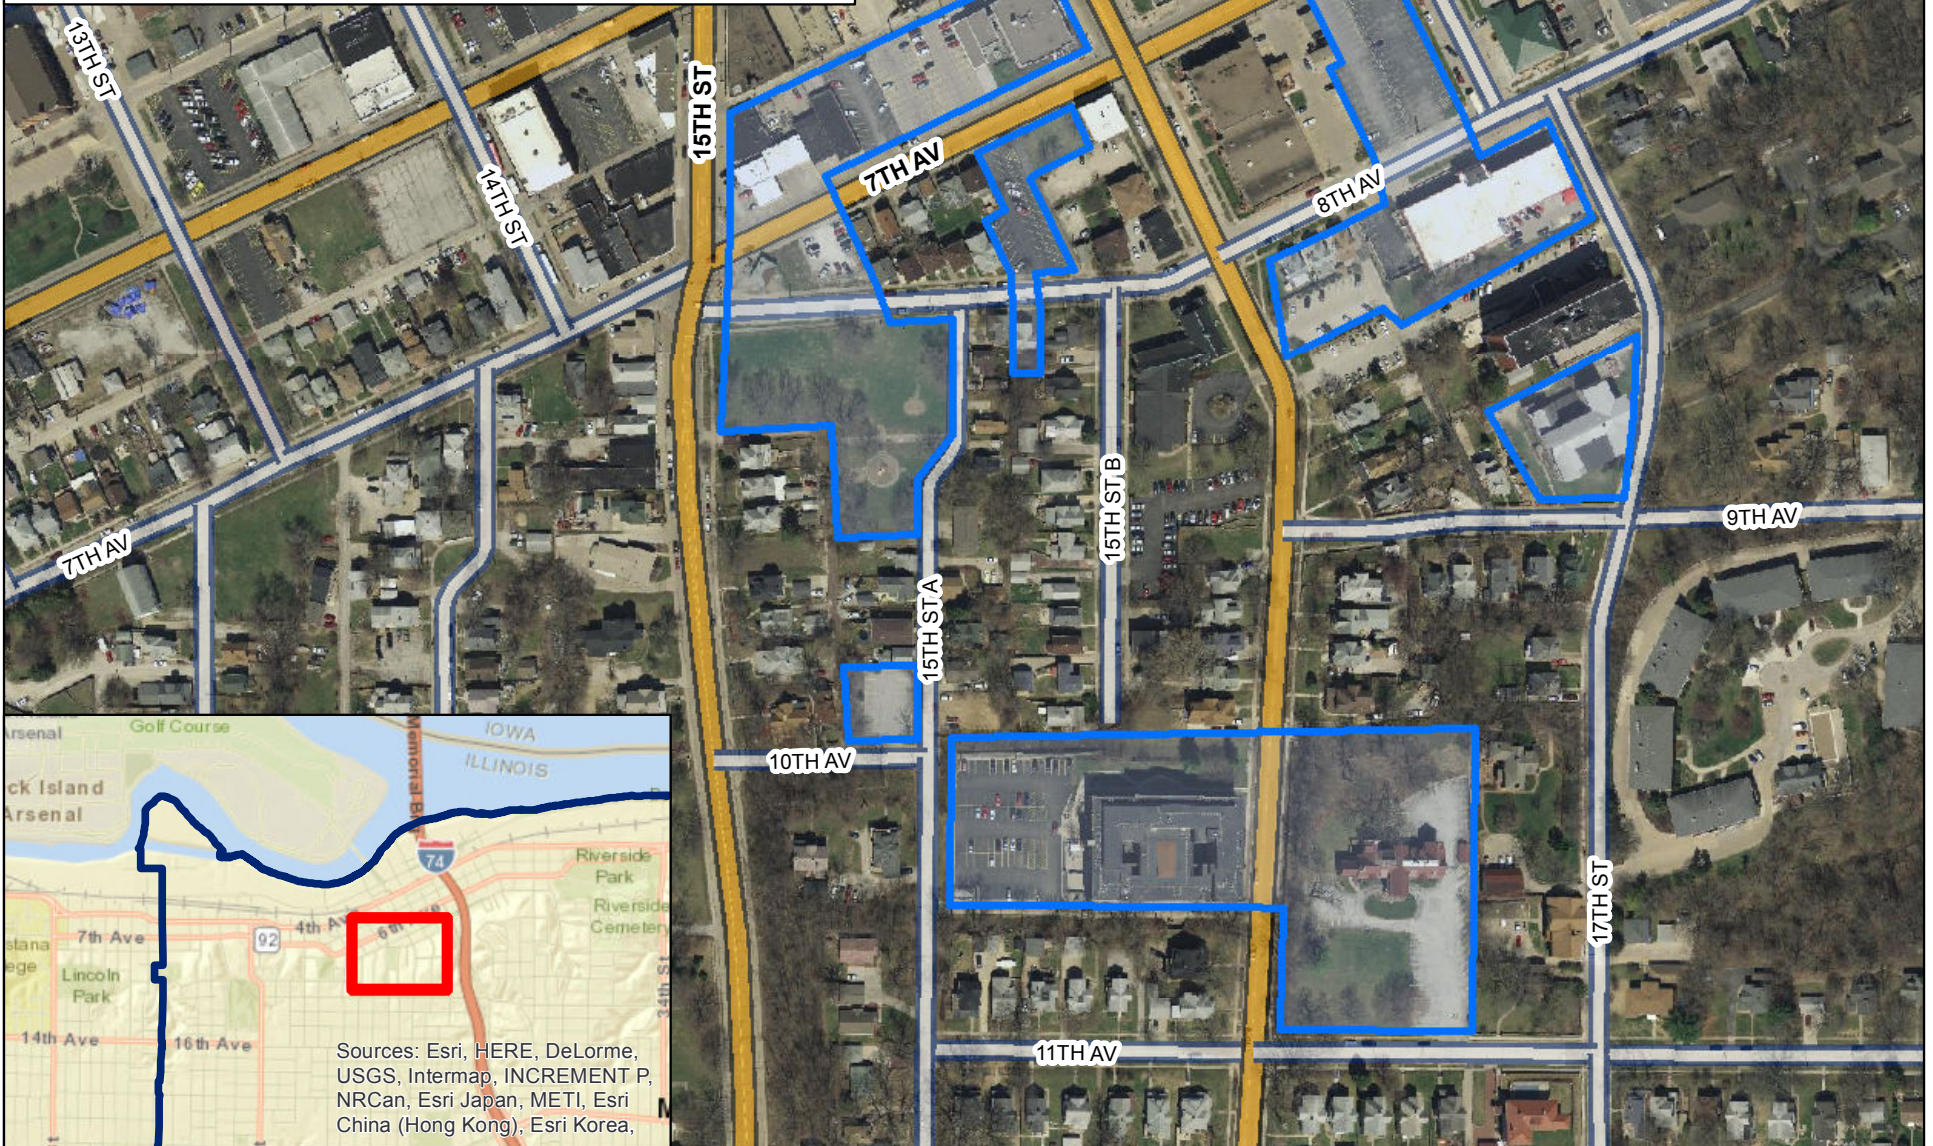

City of Moline: TIF #3

Map Updated 5/08/2017: City of Moline GIS Dept.

0 200 400 800 Feet

Sources: Esri, HERE, DeLorme, USGS, Intermap, INCREMENT P, NRCan, Esri Japan, METI, Esri China (Hong Kong), Esri Korea,