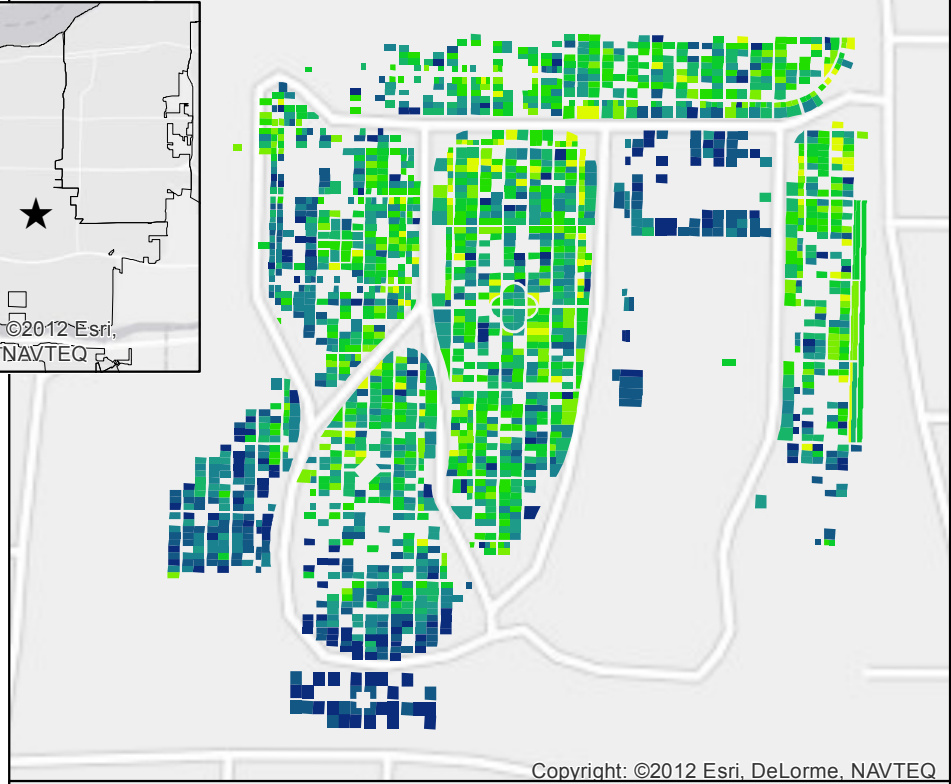

Riverside Cemetery

Moline Memorial Park Cemetery

City of Moline Cemetery Lots By Mean Years Since Burial

Age Calculated
2016 - (Interment Year)

Copyright: ©2012 Esri, DeLorme, NAVTEQ