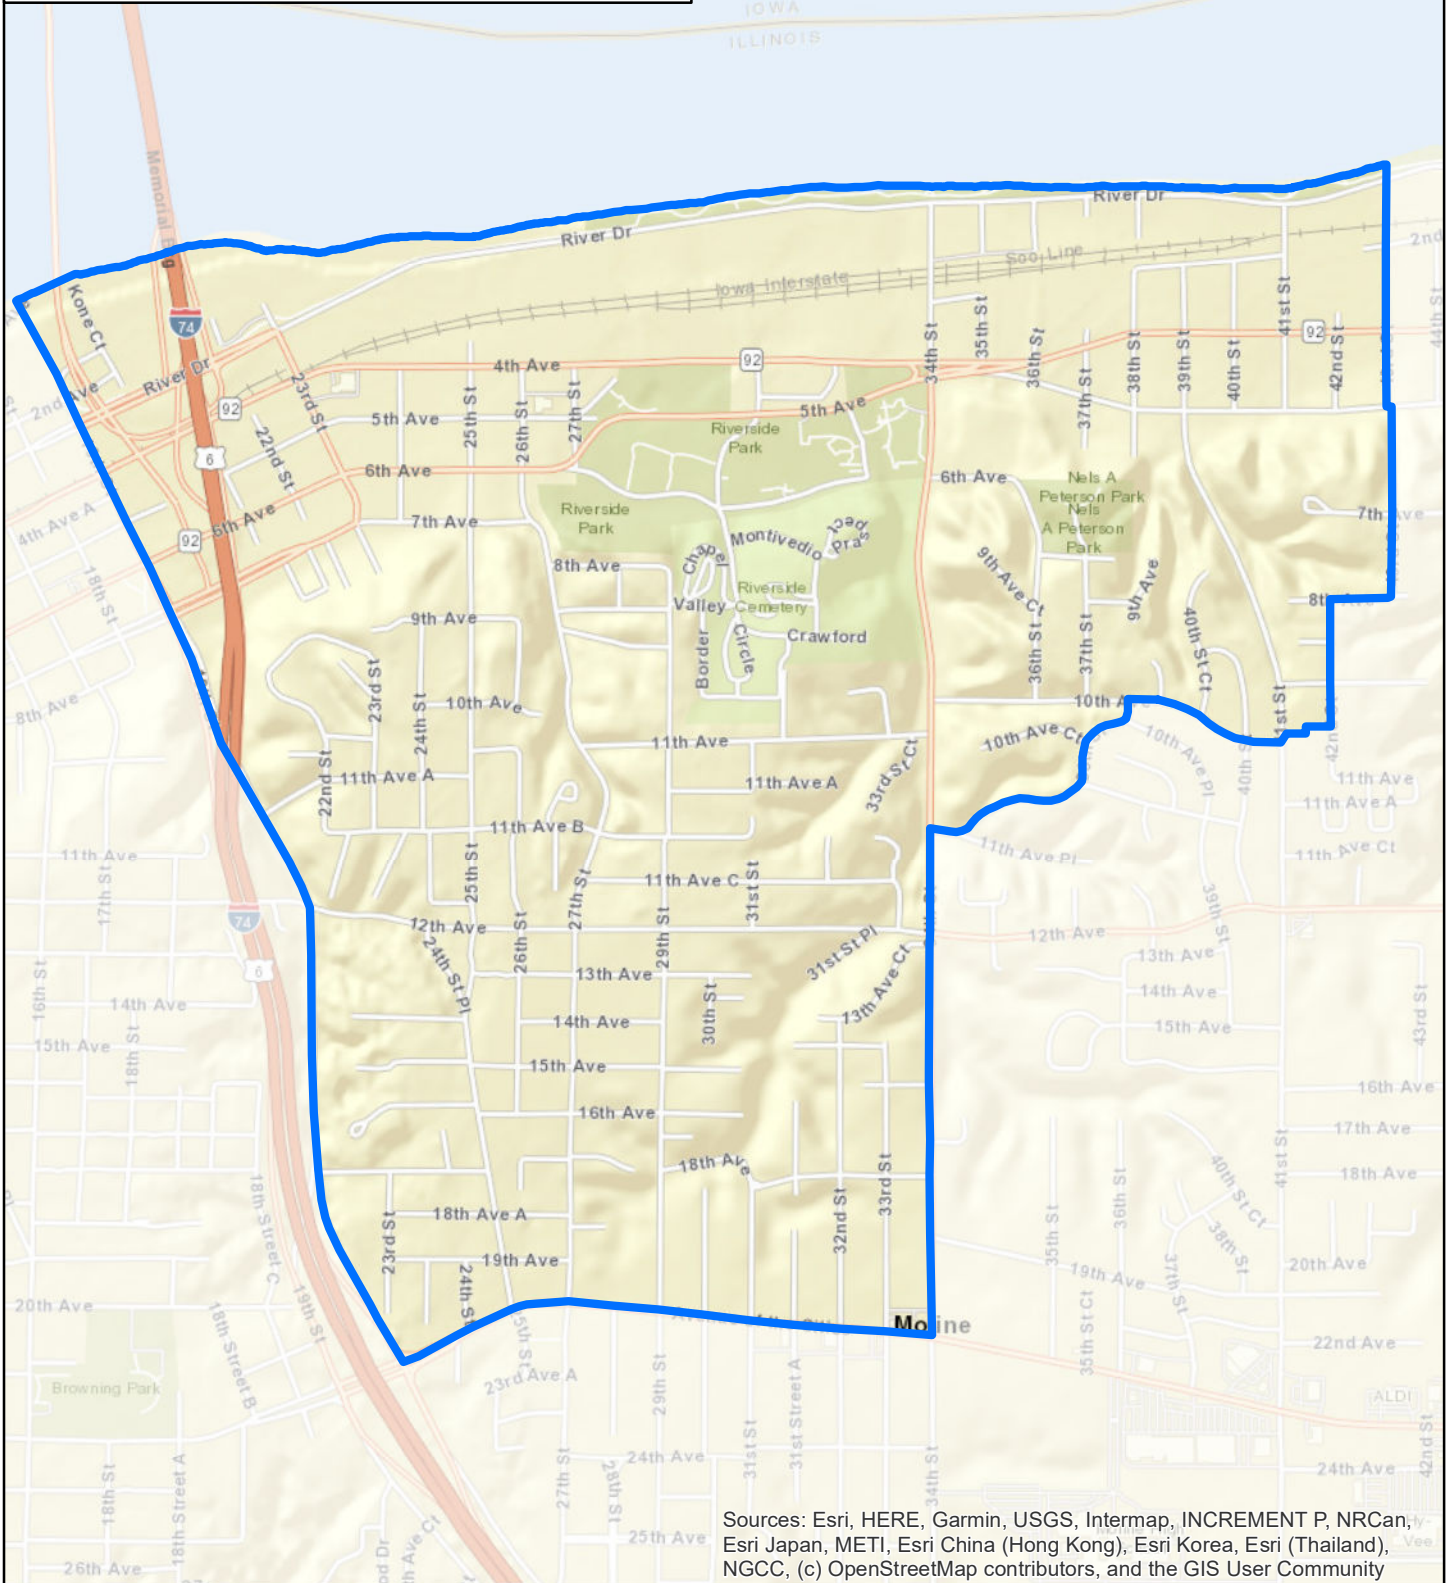

# City of Moline Ward 4

Map Created  
June 2022

Sources: Esri, HERE, Garmin, USGS, Intermap, INCREMENT P, NRCan, Esri Japan, METI, Esri China (Hong Kong), Esri Korea, Esri (Thailand), NGCC, (c) OpenStreetMap contributors, and the GIS User Community