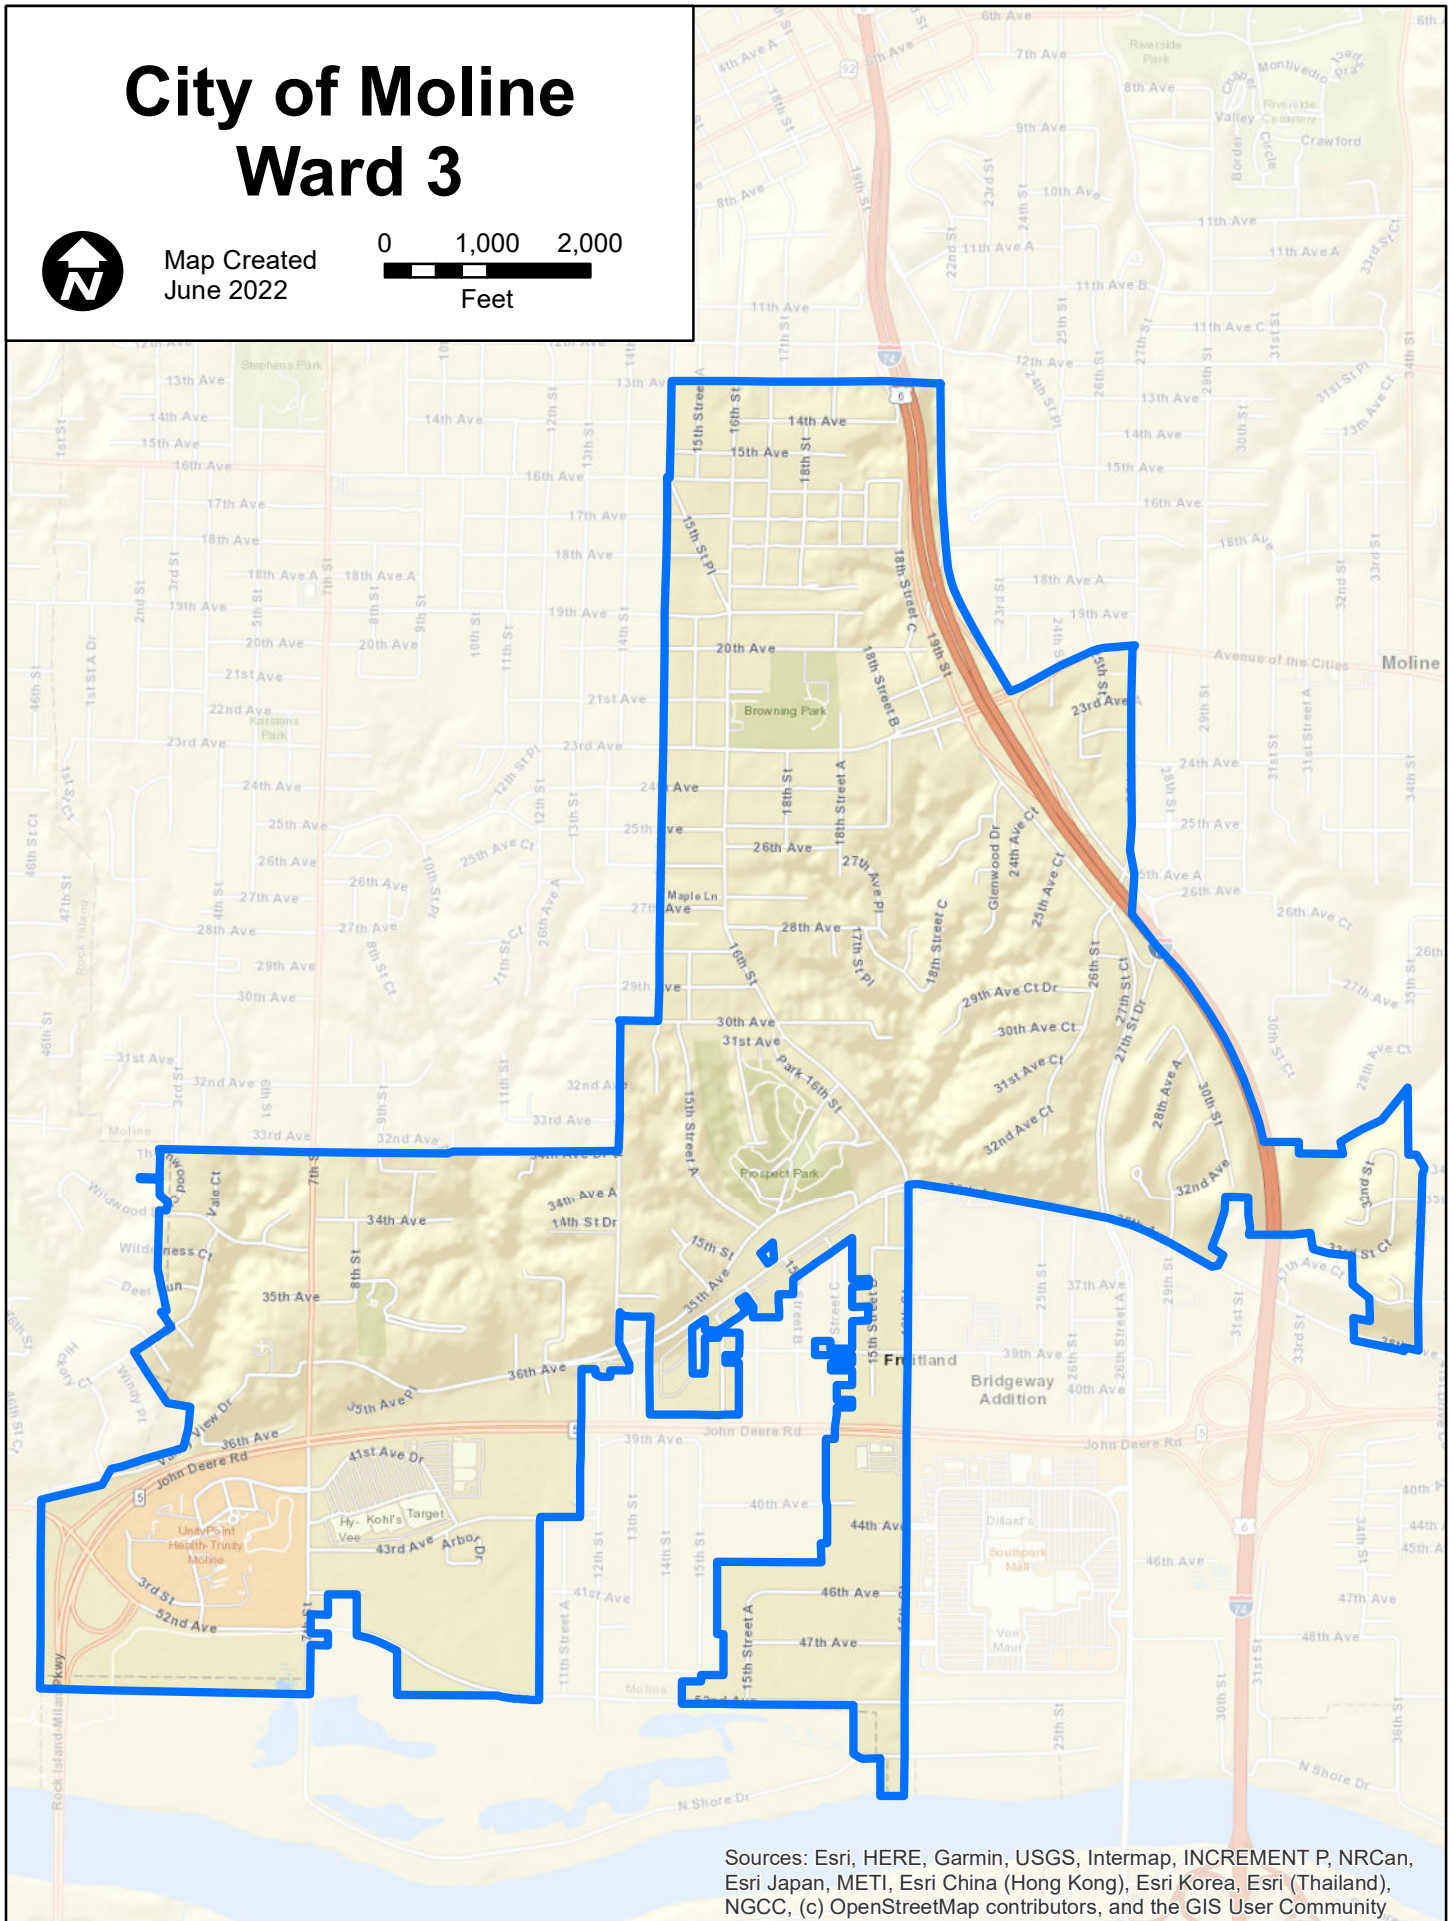

City of Moline Ward 3

Map Created
June 2022

Sources: Esri, HERE, Garmin, USGS, Intermap, INCREMENT P, NRCan, Esri Japan, METI, Esri China (Hong Kong), Esri Korea, Esri (Thailand), NGCC, (c) OpenStreetMap contributors, and the GIS User Community