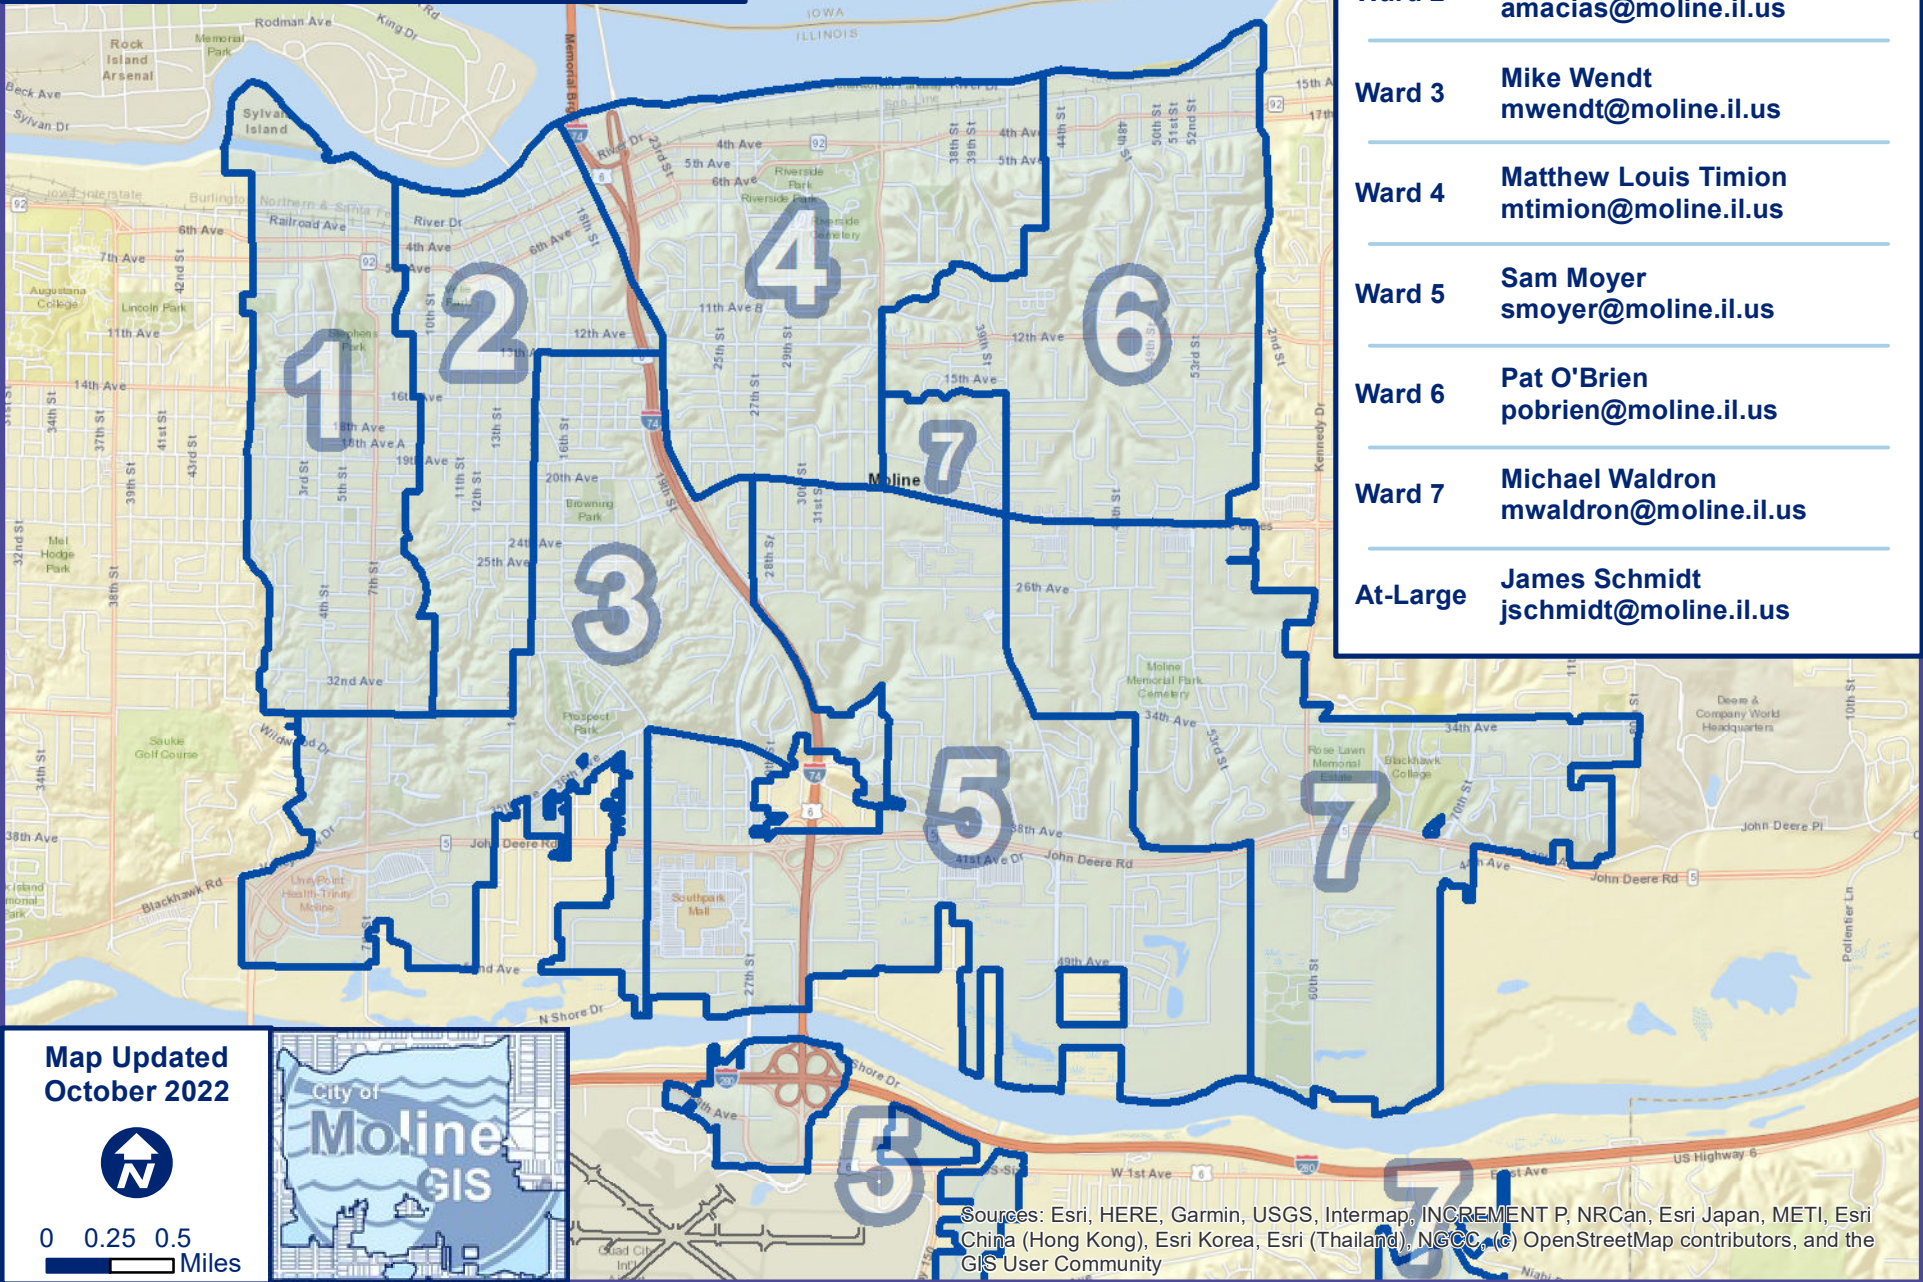

City of Moline

Alderperson Wards

Ward 1	Scott Williams swilliams@moline.il.us
Ward 2	Alvaro Macias amacias@moline.il.us
Ward 3	Mike Wendt mwendt@moline.il.us
Ward 4	Matthew Louis Timion mtimion@moline.il.us
Ward 5	Sam Moyer smoyer@moline.il.us
Ward 6	Pat O'Brien pobrien@moline.il.us
Ward 7	Michael Waldron mwaldron@moline.il.us
At-Large	James Schmidt jschmidt@moline.il.us

Map Updated
October 2022

0 0.25 0.5
Miles