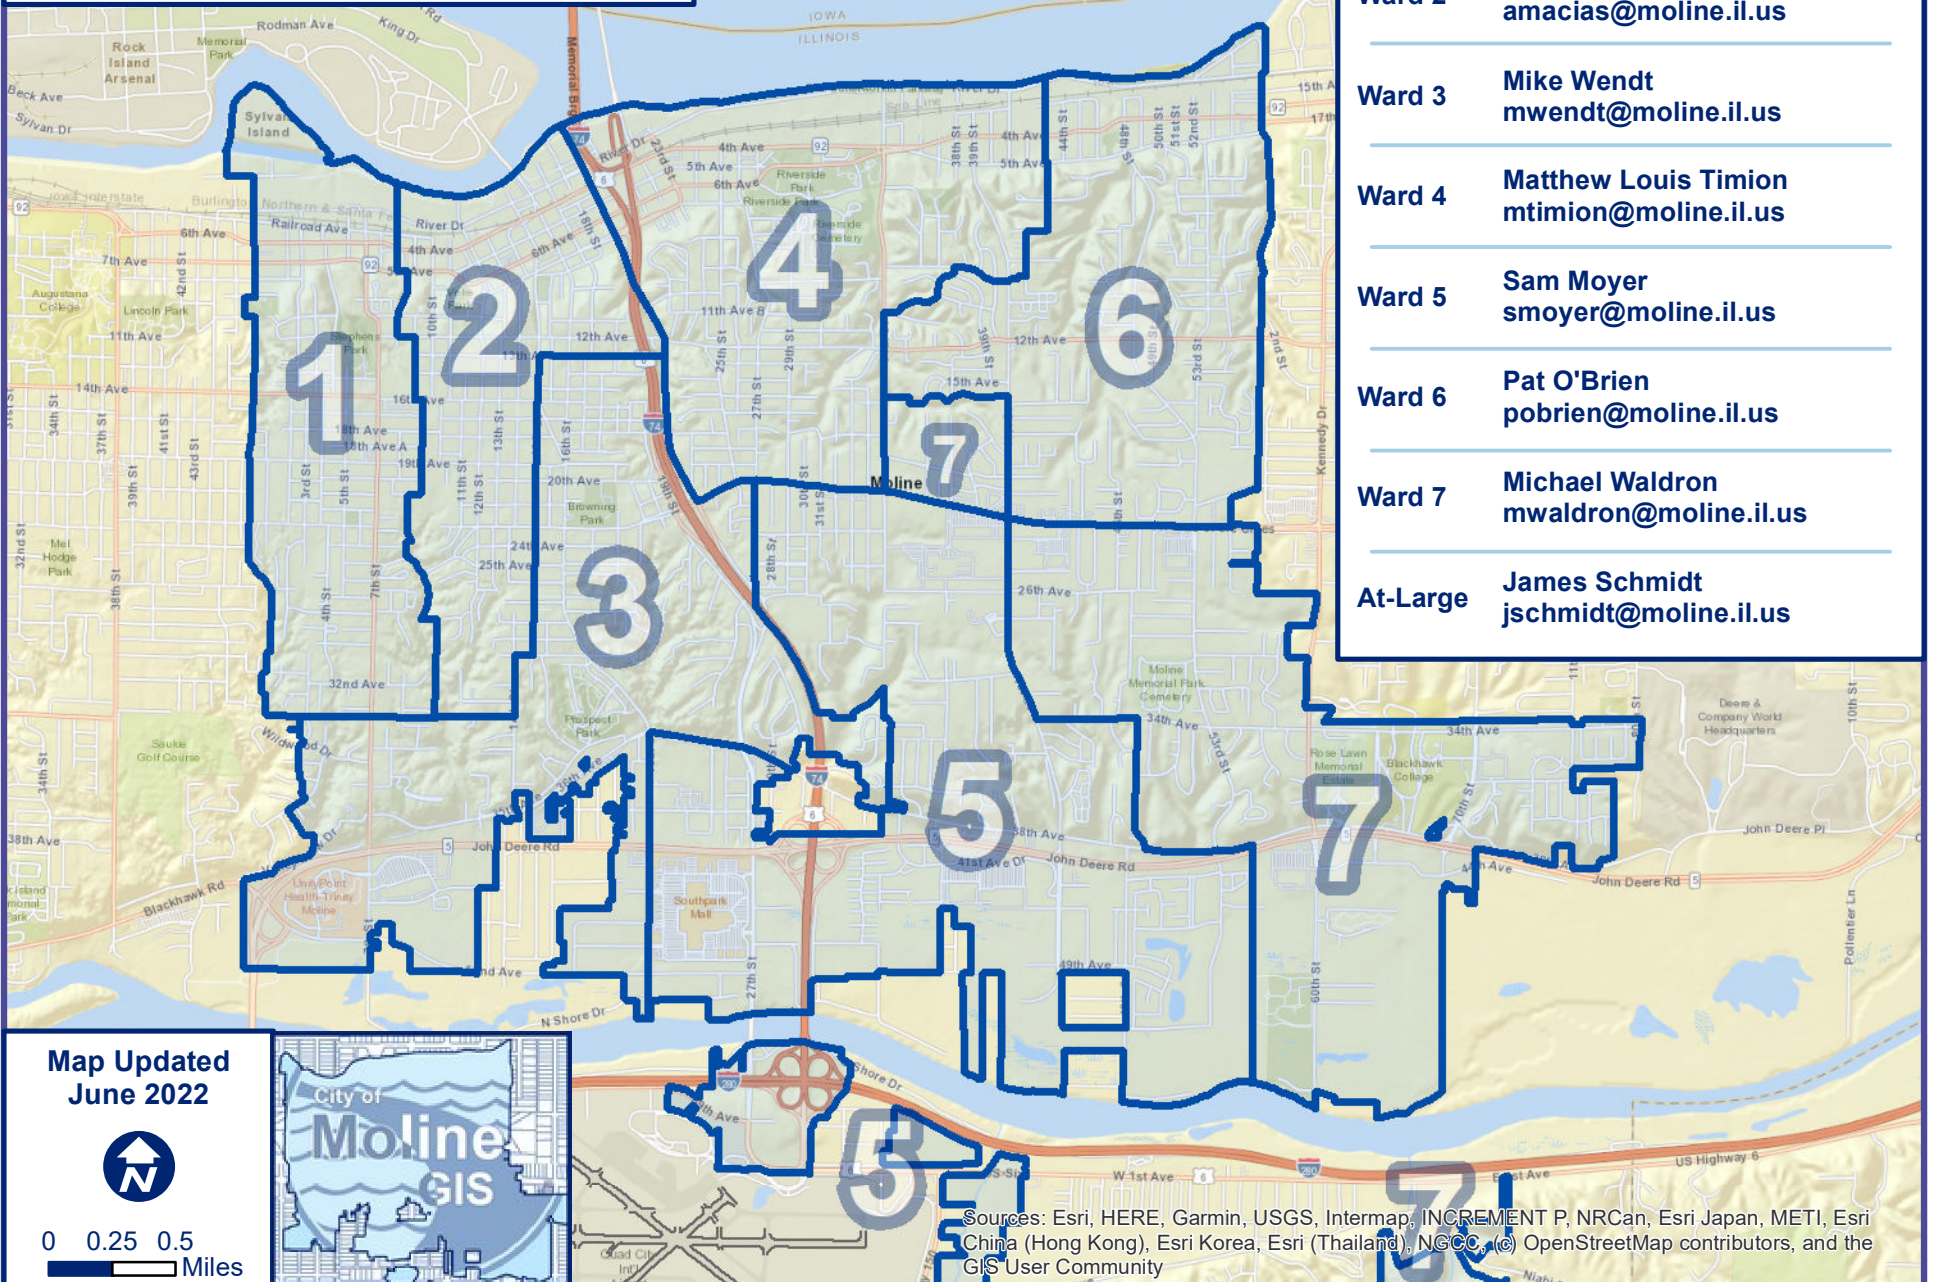

# City of Moline

## Alderman Wards

Map Updated  
June 2022

0 0.25 0.5  
Miles

Sources: Esri, HERE, Garmin, USGS, Intermap, INCREMENT P, NRCan, Esri Japan, METI, Esri China (Hong Kong), Esri Korea, Esri (Thailand), NGCC, (c) OpenStreetMap contributors, and the GIS User Community