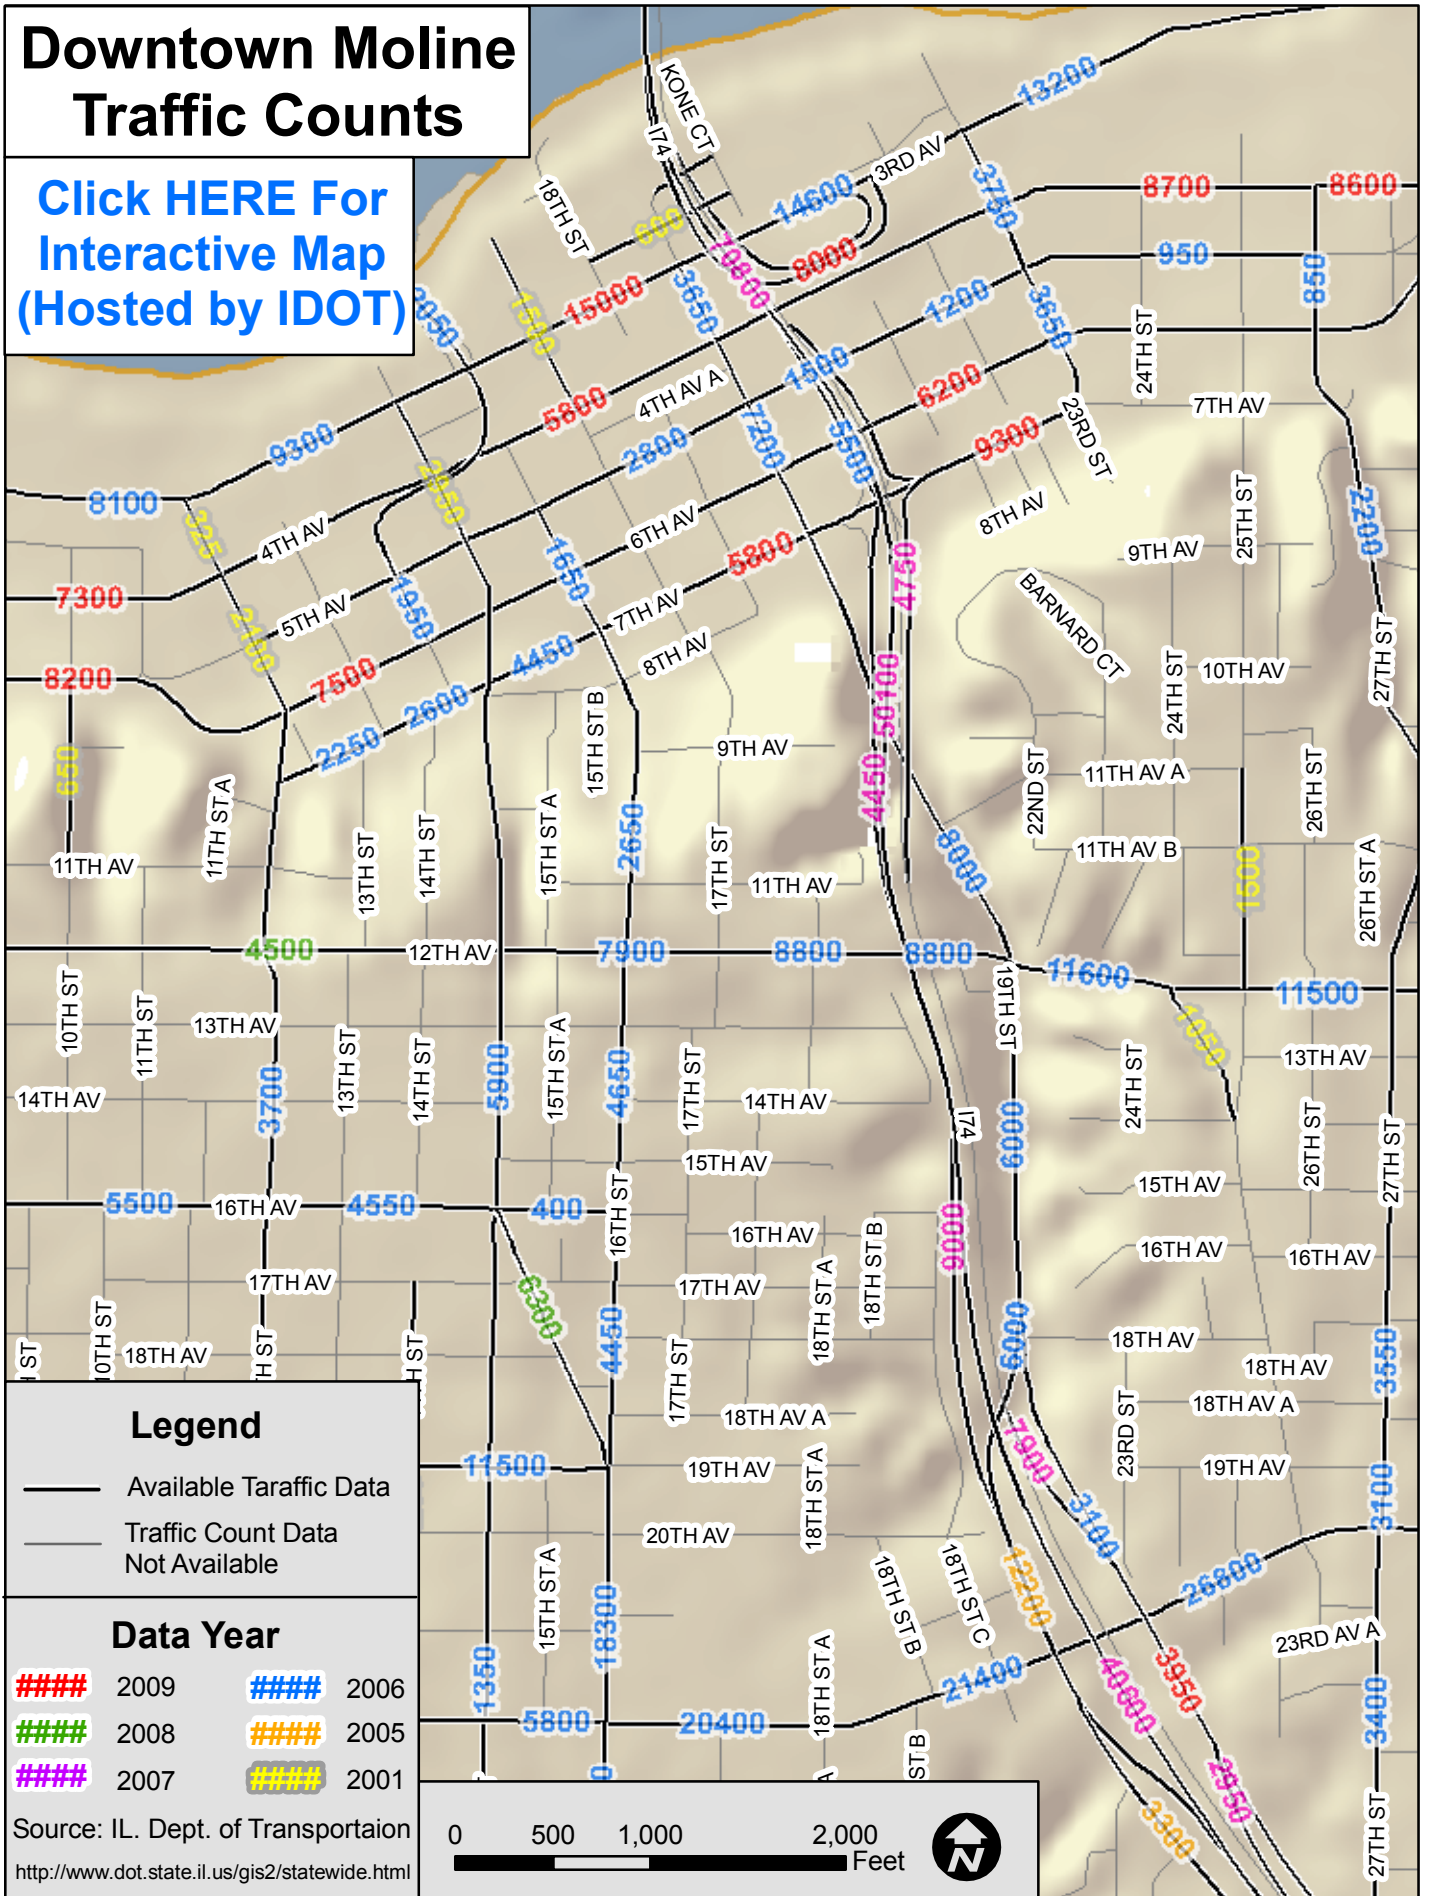

# Downtown Moline Traffic Counts

[Click HERE For Interactive Map \(Hosted by IDOT\)](#)

Source: IL. Dept. of Transportation  
<http://www.dot.state.il.us/gis2/statewide.html>